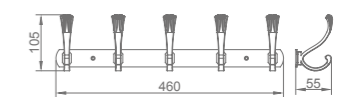

**WYG20020-5**

Structure

**WYG20030-3**

Structure

**WYG20030-5**

Structure

Product Name: Clothes Hook  
Main Material: Aluminum Alloy  
Finish: Persian Gray

**WYG30010-3**