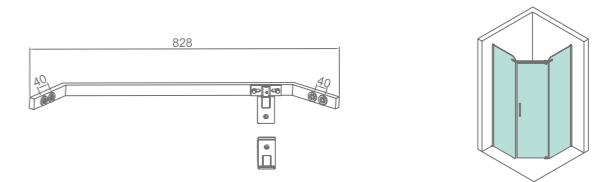

Product Name: Side Hung Pivot
Main Material: SS304
Finish: Mirror/Satin
Glass Door Thickness: 8-10mm
Applicable Door Width: 600mm
Maximum custom door width: 800mm
Maximum Loading: 45kg

★ : Length can be customized according to project demand

★ **WYP10010**

Original Code: YP101

Structure

★ **WYP10040**

Original Code: YP104

Structure

★ **WYP10050**

Original Code: YP105

Structure

★ **WYP14010**

Structure

Product Name: Side Hung Pivot
Main Material: SS304
Finish: Mirror/Satin
Glass Door Thickness: 8-10mm
Applicable Door Width: 600mm
Maximum custom door width: 800mm
Maximum Loading: 45kg

★ : Length can be customized according to project demand

★ **WYP13010**

Original Code: YP131
Maximum custom door width: 1000mm
Maximum Loading: 65kg

Structure

★ **WYP13040**

Original Code: YP134
Maximum custom door width: 1000mm
Maximum Loading: 65kg

Structure

★ **WYP13050**

Original Code: YP135
Maximum custom door width: 1000mm
Maximum Loading: 65kg

Structure

★ **WYP14020**

Maximum custom door width: 800mm
Maximum Loading: 45kg

Structure