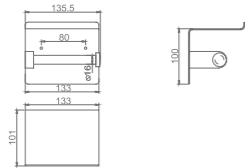

Product Name: Tissue Box

WZH10100

Main Material: SS304
Finish: Mirror

Structure

WZH10110

Main Material: SS304
Finish: Mirror

Structure

WZH10120

Main Material: SS304
Finish: Mirror

Structure

WZH10130

Main Material: SS304
Finish: Mirror

Structure

WZH10140

Main Material: SS304
Finish: Mirror

Structure

WZH10150

Main Material: Aluminum Alloy
Finish: Persian Gray

Structure

Product Name: Tissue Box

WZH10160

Main Material: Aluminum Alloy
Finish: Persian Gray

Structure

WZH30060

Main Material: ABS
Finish: White

Structure

WZH30070

Main Material: ABS
Finish: White

Structure

WZH10170

Main Material: Aluminum Alloy
Finish: Persian Gray

Structure