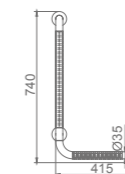

Product Name: Handrail
Main Material: SS304
Finish: Mirror or Satin

WFS31020

Original Code:YL3102

Structure

WFS11010

Original Code:FS1101

Structure

WFS12010

Original Code: FS1201

Structure

WFS13020

Original Code: FS1302

Structure

WFS1107L/R

Original Code: FS1107L/R

Structure

Product Name: Safety Handrail
Main Material: Nylon+Aluminium Alloy or SS304
Finish: Yellow+Mirror
Function:Anti-skid

WFS41010

Structure

WFS41011

Structure

WFS42110

Structure

WFS42080

Structure

WFS4107L/R

Structure

WFS42090

Structure