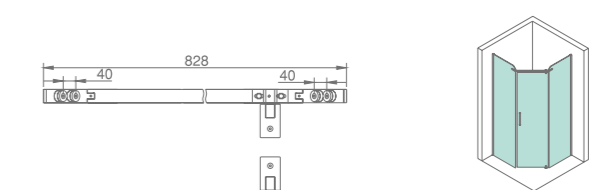

Product Name: Side Hung Pivot
Main Material: SS304
Finish: Mirror/Satin
Glass Door Thickness: 8-10mm
Applicable Door Width: 600mm
Maximum custom door width: 800mm
Maximum Loading: 45kg

★ : Length can be customized according to project demand

★ **WYP10010**

Original Code: YP101

Structure

★ **WYP10040**

Original Code: YP104

Structure

★ **WYP10050**

Original Code: YP105

Structure

★ **WYP14010**

Structure

Product Name: Side Hung Pivot
Main Material: SS304
Finish: Mirror/Satin
Glass Door Thickness: 8-10mm
Applicable Door Width: 600mm
Maximum custom door width: 800mm
Maximum Loading: 45kg

★ : Length can be customized according to project demand

★ **WYP13010**

Original Code: YP131
Maximum custom door width: 1000mm
Maximum Loading: 65kg

Structure

★ **WYP13040**

Original Code: YP134
Maximum custom door width: 1000mm
Maximum Loading: 65kg

Structure

★ **WYP13050**

Original Code: YP135
Maximum custom door width: 1000mm
Maximum Loading: 65kg

Structure

★ **WYP14020**

Maximum custom door width: 800mm
Maximum Loading: 45kg

Structure