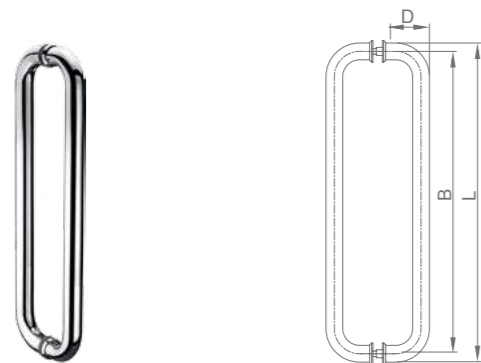

WLS160

Original Code: LS506

Code	Drilling size	Pipe size	L(mm)	B(mm)	D(mm)
WLS16050	Ø14	Ø25	500	475	70
WLS16040	Ø12	Ø19	476	457	60
WLS16030	Ø14	Ø25	300	275	70
WLS16020	Ø12	Ø19	171	152	60

Product Name: Handle
Main Material: SS304
Finish: Mirror/Satin
Applicable Glass Thickness: 8-12mm