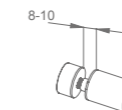

Structure

★ **WTL20270**

Product Name: Guide Rail
Main Material: SS304
Finish: Mirror/Satin