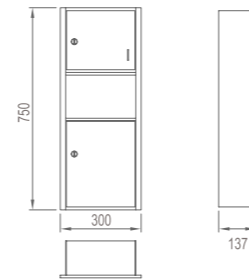

Product Name: Tissue Box
Main Material: SS304
Finish: Satin
With trash basket

WZH20040

Original Code: ZH204

Structure

WZH20080

Original Code: ZH208

Structure