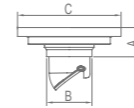

WDL39190

Wall Thickness: 3mm

Pipe Diameter	A(mm)	B(mm)	C(mm)
Ø50	33	Ø43.5	□100