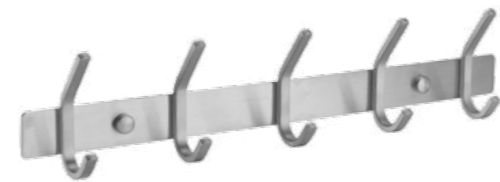

WYG10050-5