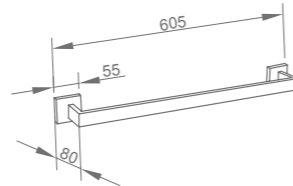

Main Material: SS304
Finish: Black matt

WWG53010

Product Name: Towel Shelf

Structure

WWG53040

Product Name: Towel Shelf

WWG53210

Product Name: Tissue Holder

WWG53240

Product Name: Toilet Brush

Main Material: SS304
Finish: Mirror

WWG17010

Product Name: Towel Shelf

WWG17040

Product Name: Towel Shelf

WWG17220

Product Name: Tissue Holder

WWG17240

Product Name: Toilet Brush