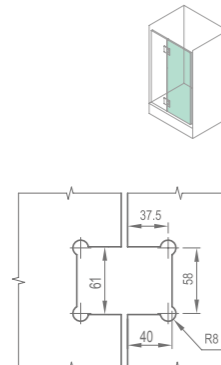

Product Name: Glass Door Hinge
Main Material: SS304
Finish: Mirror/Satin
Glass Door Thickness: 8-12mm
Glass Door Width: 600-800mm
Maximum Door Weight: 65kg/pair

WHY11010

Original Code: Y1101

Function: ■ 90 ■ 90

Structure

WHY11020

Original Code: Y1102

Function: ■ 90 ■ 90

Structure

WHY11030

Original Code: Y1103

Function: ■ 90 ■ 90

Structure

WHY11040

Original Code: Y1104

Function: ■ 90 ■ 135

Structure

WHY11050

Original Code: Y1105

Function: ■ 90 ■ 180

Structure

WHY11060

Original Code: Y1106

Function: ■ 90 ■ 90

Structure

Product Name: Glass Door Hinge
Main Material: SS304
Finish: Mirror/Satin
Glass Door Thickness: 8-12mm
Glass Door Width: 600-800mm
Maximum Door Weight: 65kg/pair

WHY12010

Original Code: Y1201

Function: ■ 90 ■ 90

Structure

WHY12020

Original Code: Y1202

Function: ■ 90 ■ 90

Structure

WHY12030

Original Code: Y1203

Function: ■ 90 ■ 90

Structure

WHY12040

Original Code: Y1204

Function: ■ 90 ■ 135

Structure

WHY12050

Original Code: Y1205

Function: ■ 90 ■ 180

Structure

WHY12060

Original Code: Y1206

Function: ■ 90 ■ 90

Structure