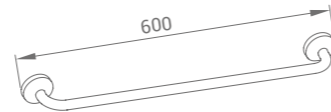

# PENDANT

Every bathroom pendant has an extremely reasonable size, and everything looks natural and harmonious.

Main Material: SS304  
Finish: Mirror

**WWG1901A**

Product Name: Towel Shelf

Structure

**WWG1903A**