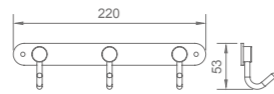

### WYG12030

Product Name: Clothes Hook  
Main Material: Zinc Alloy  
Finish: Chrome

Structure

Product Name: Clothes Hook  
Main Material: SS304  
Finish: Mirror or Stain

**WYG10040-3**

Structure

**WYG10040-5**