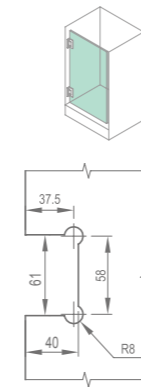

Product Name: Glass Door Hinge
Main Material: SS304
Finish: Mirror/Satin
Glass Door Thickness: 8-12mm
Glass Door Width: 600-800mm
Maximum Door Weight: 65kg/pair

WHY11010

Original Code: Y1101

Function: ■ 90 ■ 90

Structure

WHY11020

Original Code: Y1102

Function: ■ 90 ■ 90

Structure

WHY11030

Original Code: Y1103

Function: ■ 90 ■ 90

Structure

WHY11040

Original Code: Y1104

Function: ■ 90 ■ 135

Structure

WHY11050

Original Code: Y1105

Function: ■ 90 ■ 180

Structure

WHY11060

Original Code: Y1106

Function: ■ 90 ■ 90

Structure

Product Name: Glass Door Hinge
Main Material: SS304
Finish: Mirror/Satin
Glass Door Thickness: 8-12mm
Glass Door Width: 600-800mm
Maximum Door Weight: 65kg/pair

WHY12010

Original Code: Y1201

Function: ■ 90 ■ 90

Structure

WHY12020

Original Code: Y1202

Function: ■ 90 ■ 90

Structure

WHY12030

Original Code: Y1203

Function: ■ 90 ■ 90

Structure

WHY12040

Original Code: Y1204

Function: ■ 90 ■ 135

Structure

WHY12050

Original Code: Y1205

Function: ■ 90 ■ 180

Structure

WHY12060

Original Code: Y1206

Function: ■ 90 ■ 90

Structure