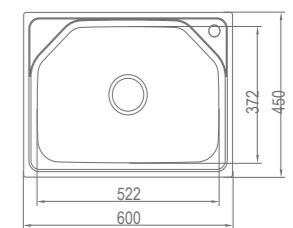

Structure

**WCP12070**

Finish: Frosted  
Opening size of basin under platform : 570X420X(4XR30)

Structure

Product Name: Stainless steel sink  
Main Material: SS304  
Finish: Satin  
Process: Manual

**WCP12060**