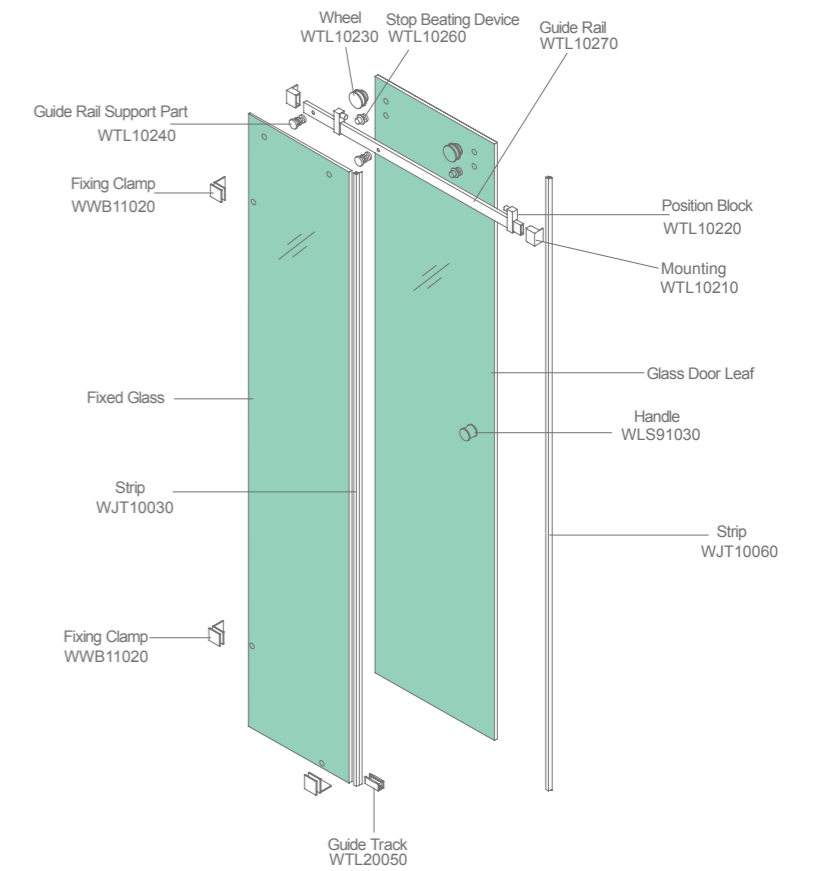

**WTL151B1**

Finish: Mirror or Satin  
Glass Thickness: 8-10mm  
Max Door Weight: 50kg

Shower Room Installation Diagram

Accessories List

 WTL10210 *2	 WTL10220 *2	 WTL10230 *2	 WTL10240 *2	 WTL10260 *2	 ★ WTL10270 *1
 WLS91030 *1	 WTL20050 *1	 WWB11020 *3	 ◆ WJT10030 *1	 ◆ WJT10060 *1	