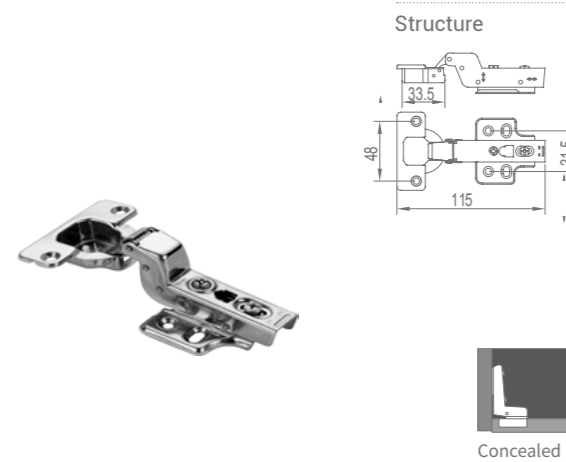

**WJY1211A**

**WJY2211A**

Detachabl

**WJY1211B**

**WJY2211B**

Detachabl

**WJY1211C**

**WJY2211C**

Detachabl

Product Name: Cabinet Door Hinge  
Main Material: Cold-rolled steel sheet  
Finish: Nickel-plated  
Opening Angle: 110°

Applicable thickness of door: 14-26mm  
Maximum loading capacity: 8Kg/pair  
Feature: 2 speed, opening and closing softly, hydraulic cushion  
Diameter of hinge cup: 40mm