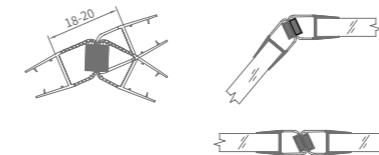

Product Name: Strip
Main Material: PVC
Finish: Transparent/Black
Install Method: Clip the glass at side

WJT10090

Original Code: JT109
Function Features: Seal up between glass and wall or ground.
Glass Thickness: 8/10mm

Structure

WJT10110

Original Code: JT111
Function Features: Seal up the fixed glass connecting place.
Glass Thickness: 8/10mm

Structure

WJT20010

Original Code: JT201
Function Features: Resist water-penetration from the crack of side-hung door which can open 180° or 90°
Glass Thickness: 8/10/12mm

Structure

WJT20020

Original Code: JT202
Function Features: Resist water-penetration from the crack of sliding glass door.
Glass Thickness: 8/10/12mm

Structure

Product Name: Strip
Main Material: PVC
Finish: Transparent/Black
Glass Thickness: 8/10/12mm
Install Method: Clip the glass at side

WJT20030

Original Code: JT203
Function Features: Resist water-penetration from side-hung door crack when installed at 135°
Install Method: Clip the glass at side

Structure

WJT30010

Original Code: JT301
Function Features: Resist water-penetration from 2 nos door sash and fixed glass door.
Install Method: Matched with WJT20030

Structure

WJT40010

Original Code: JT401
Function Features: Seal up the position of side profile.
Install Method: Put in profile groove, using with WTL30010 or WTL30020.

Structure