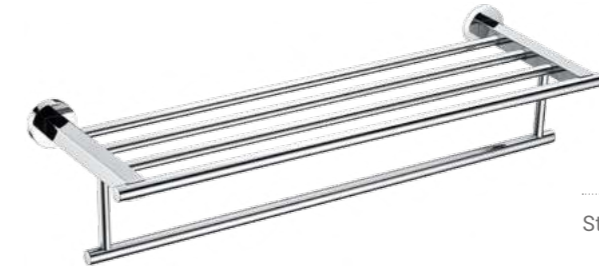

WWG41040

Product Name: Towel Shelf