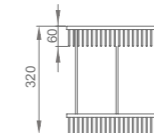

Original Code: GL301  
Dimensions: 250\*250\*320

Structure

**WGL30020**

Original Code: GL302  
Dimensions: 230\*230\*320

Structure

**WGL40030**

Original Code: GL403  
Dimensions: 275\*140\*500

Structure