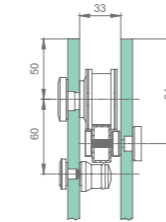

Accessories List

 WTL10210 *2	 WTL10220 *2	 WTL10230 *2	 WTL10240 *2	 WTL10260 *2	 ★ WTL10270 *1
 WLS91030 *1	 WTL20050 *1	 WWB11020 *3	 ◆ WJT10030 *1	 ◆ WJT10060 *1	

★:Customized Product   ◆:Optional Accessories