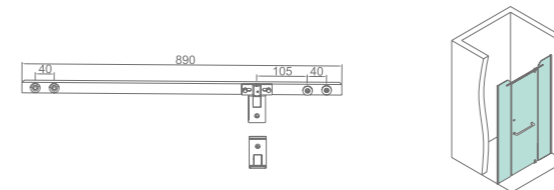

Structure

★ **WYP13050**

Original Code: YP135  
Maximum custom door width: 1000mm  
Maximum Loading: 65kg

Structure

★ **WYP14020**

Maximum custom door width: 800mm  
Maximum Loading: 45kg

Structure

Product Name: Handle  
Main Material: SS304  
Finish: Mirror/Satin  
Applicable Glass Thickness: 8-12mm