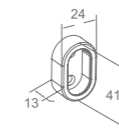

Product Name: Cabinet Door Handle

WJL12010

Main Material: SS304
Finish: Satin
Mounting Center Distance: 128mm

Structure

WJL12020

Main Material: SS304
Finish: Satin
Mounting Center Distance: 128mm

Structure

WJL12050

Main Material: SS304
Finish: Satin
Mounting Center Distance: 128mm

Structure

WJL22010

Main Material: Aluminium alloy
Finish: Silver Anodizing
Mounting Center Distance: 128mm

Structure

WJL22020

Main Material: Aluminium alloy
Finish: Silver Anodizing
Mounting Center Distance: 128mm

Structure

WJL22030

Main Material: Aluminium alloy
Finish: Black matt
Mounting Center Distance: 128mm

Structure

WJL22040

Main Material: Aluminium alloy
Finish: Black matt
Mounting Center Distance: 128mm

Structure

WJL22050

Main Material: Aluminium alloy
Finish: Satin

Structure

WJL52040

Product Name: towel bar
Main Material: Aluminium alloy
Finish: Black matt

Structure

WJL52010

Product Name: bookshelf
Main Material: Aluminium alloy
Finish: Orange

Structure

WJL52030

Product Name: Clothes pole
Main Material: Aluminium alloy
Finish: Black matt

Structure

WJF10010

Product Name: Clothes Rail
Main Material: Aluminium alloy
Finish: Silver Anodizing

Structure

WJF10020

Product Name: Clothes Rail
Main Material: SS304
Finish: Mirror

Structure

WJF11010

Product Name: Clothes Rail Bracket
Main Material: Zinc Alloy
Finish: Chrome

Structure

WJF11020

Product Name: Clothes Rail Bracket
Main Material: Zinc Alloy
Finish: Chrome

Structure

WJF13030

Product Name: Rebound device
Main Material: Plastic
Finish: White

Structure

WJF13040

Product Name: Rebound device
Main Material: Plastic
Finish: White

Structure

WJF13010

Product Name: Rebound device
Main Material: Plastic
Finish: White

Structure