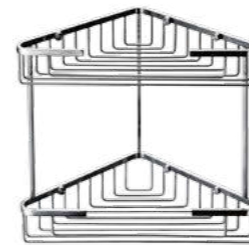

Structure

**WGL10040**

Original Code: GL104  
Dimensions: 215\*215\*60

Structure

Product Name: Hanging Basket  
Main Material: SS304  
Finish: Mirror

**WGL20030**

Original Code: GL203  
Dimensions: 250\*176\*60

Structure

**WGL20040**

Original Code: GL204  
Dimensions: 265\*120\*60

Structure

**WGL20050**

Original Code: GL205  
Dimensions: 275\*140\*60

Structure

**WGL30010**

Original Code: GL301  
Dimensions: 250\*250\*320

Structure

**WGL30020**

Original Code: GL302  
Dimensions: 230\*230\*320

Structure

**WGL40030**

Original Code: GL403  
Dimensions: 275\*140\*500

Structure