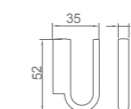

EXQUISITE

Without excessive luxury,
Only a stylish and sophisticated posture,
The romantic atmosphere creates lasting beauty,
Enjoy the beautiful moments of life in the passing of time.

WYG0004A

Original Code: YG0004A
Product Name: Clothes Hook
Patent Number: CN201330230902.0
Main Material: SS304
Finish: Mirror

Structure

WYG53680

Original Code: YG5368
Product Name: Clothes Hook
Patent Number: CN201430047199.4
Main Material: SS304
Finish: Mirror

Structure

WYG51750

Product Name: Clothes Hook
Main Material: SS304
Finish: Mirror

Structure

WYG11010

Product Name: Clothes Hook
Main Material: SS304
Finish: Mirror

Structure

WYG11020

Product Name: Towel Bar
Main Material: SS304
Finish: Mirror

Structure

WYG11050

Product Name: Towel Bar
Main Material: Aluminum Alloy
Finish: Persian Gray

Structure

WYG12010

Product Name: Clothes Hook
Main Material: Zinc Alloy
Finish: Chrome

Structure

WYG12020

Product Name: Clothes Hook
Main Material: Brass
Finish: Chrome

Structure

WYG12030

Product Name: Clothes Hook
Main Material: Zinc Alloy
Finish: Chrome

Structure