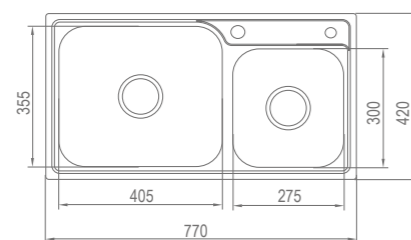

**WCP11030**

Opening size of basin under platform: 740X390X(4XR20)

Structure

**WCP11040**

Opening size of basin under platform : 690X375X(4XR20)

Structure

Product Name: Stainless steel sink  
Main Material: SS304  
Finish: Satin  
Process: Tensile