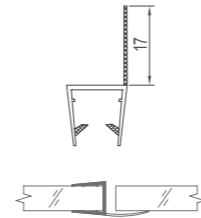

Product Name: Strip
Main Material: PVC
Finish: Transparent/Black
Glass Thickness: 8/10/12mm
Install Method: Clip the glass at side

WJT10010

Original Code: JT101
Function Features: Resist water-penetration from the bottom of door sash and the side of door.

Structure

WJT10020

Original Code: JT102
Function Features: Resist water-penetration at the side hung door which can open 180°

Structure

WJT10030

Original Code: JT103
Function Features: Resist water-penetration at the side hung door which can open 90°

Structure

WJT1003T

Original Code: JT103T
Function Features: Resist water-penetration at the gap between sliding glass doors and fixed glass

Structure

Product Name: Strip
Main Material: PVC
Finish: Transparent/Black
Glass Thickness: 8/10/12mm
Install Method: Clip the glass at side

WJT10040

Original Code: JT104
Function Features: Waterproof at the side hung door which can open 135°

Structure

WJT10050

Original Code: JT105
Function Features: Resist water-penetration from the bottom of door sash and the side of door.

Structure

WJT10060

Original Code: JT106
Function Features: Resist water-penetration from the crack of door

Structure

WJT10080

Original Code: JT108
Function Features: Resist water-penetration from the crack of sliding glass door.

Structure