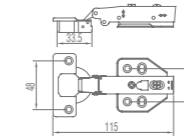

WJY1201A

Original Code: WJY12A1

Structure