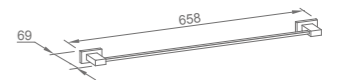

Structure

**WWG53240**

Product Name: Toilet Brush

Structure

Main Material: SS304  
Finish: Mirror

**WWG17010**

Product Name: Towel Shelf

Structure