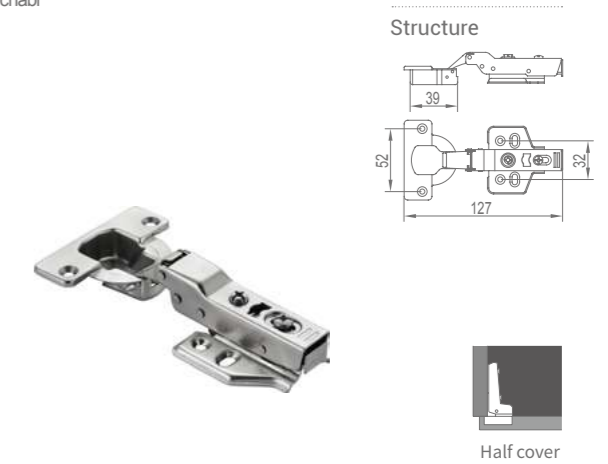

WJY2202B

Detachabl