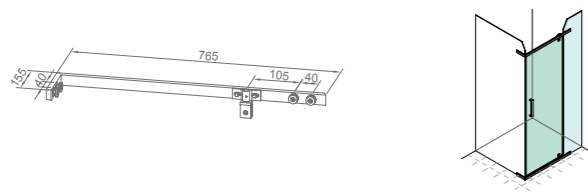

Product Name: Side Hung Pivot
Main Material: SS304
Finish: Mirror/Satin
Glass Door Thickness: 8-10mm
Applicable Door Width: 600mm
Maximum custom door width: 800mm
Maximum Loading: 45kg

★ : Length can be customized according to project demand

★ **WYP10010**

Original Code: YP101

Structure

★ **WYP10040**

Original Code: YP104

Structure

★ **WYP10050**

Original Code: YP105

Structure

★ **WYP14010**

Structure

Product Name: Side Hung Pivot
Main Material: SS304
Finish: Mirror/Satin
Glass Door Thickness: 8-10mm
Applicable Door Width: 600mm
Maximum custom door width: 800mm
Maximum Loading: 45kg

★ : Length can be customized according to project demand

★ **WYP13010**

Original Code: YP131
Maximum custom door width: 1000mm
Maximum Loading: 65kg

Structure

★ **WYP13040**

Original Code: YP134
Maximum custom door width: 1000mm
Maximum Loading: 65kg

Structure

★ **WYP13050**

Original Code: YP135
Maximum custom door width: 1000mm
Maximum Loading: 65kg

Structure

★ **WYP14020**

Maximum custom door width: 800mm
Maximum Loading: 45kg

Structure