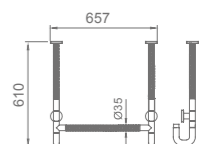

Product Name: Handrail
Main Material: SS304
Finish: Mirror or Satin

WFS31020

Original Code:YL3102

Structure

WFS11010

Original Code:FS1101

Structure

WFS12010

Original Code: FS1201

Structure

WFS13020

Original Code: FS1302

Structure

WFS1107L/R

Original Code: FS1107L/R

Structure

Product Name: Safety Handrail
Main Material: Nylon+Aluminium Alloy or SS304
Finish: Yellow+Mirror
Function:Anti-skid

WFS41010

Structure

WFS41011

Structure

WFS42110

Structure

WFS42080

Structure

WFS4107L/R

Structure

WFS42090

Structure