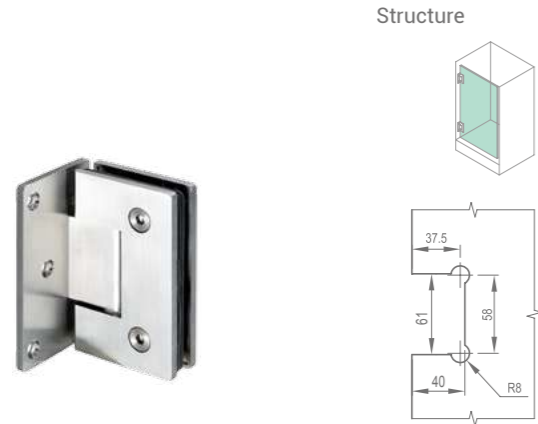

Product Name: Glass Door Hinge
Main Material: SS304
Finish: Mirror/Satin
Glass Door Thickness: 8-12mm
Glass Door Width: 600-800mm
Maximum Door Weight:50kg/pair

WHY1101D

Function: ■ 90° ■ 135°