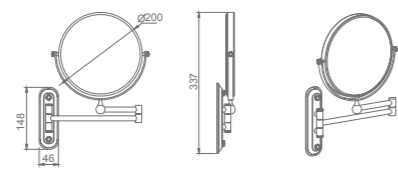

Structure

**WHJ10080**

Original Code: HZJ108  
Product Name: Cosmetic Mirror  
Main Material: Brass  
Finish: Chrome  
Feature: Plane mirror & Magnifier 3 times

Structure

**WHJ20060**

Original Code: HZJ206  
Product Name: Cosmetic Mirror  
Main Material: Brass  
Finish: Chrome  
Feature: Magnifier 3 times  
Source of light: LED  
Input Voltage: AC220V  
Terminal: 3 pin