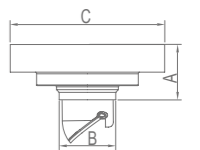

WDL49030

Main Material: Brass
Finish: Chrome
Wall Thickness: 3mm

Pipe Diameter	A(mm)	B(mm)	C(mm)
Ø50	41	Ø44	□120