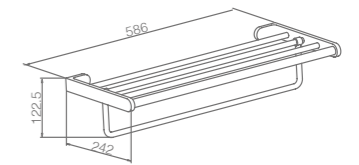

Main Material: Stainless Steel+Zinc Alloy
Finish: Dark Bronze ORB

WWG60010

Product Name: Towel Shelf

WWG60040

Product Name: Towel Shelf

WWG60210

Product Name: Tissue Holder

WWG60240

Product Name: Toilet Brush

Main Material:Stainless Steel +Zinc Alloy
Finish: Chrome

WWG62010

Product Name: Towel Shelf

WWG62040

Product Name: Towel Shelf

Structure

WWG62210

Product Name: Tissue Holder

WWG62240

Product Name: Toilet Brush