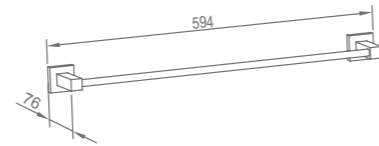

Main Material: SS304
Finish: Mirror

WWG3501A

Product Name: Towel Shelf

Structure

WWG3504A

Product Name: Towel Shelf

Structure

WWG3509A

Product Name: Clothes Hook

Structure

WWG3521A

Product Name: Tissue Holder

Structure

WWG3524A

Product Name: Toilet Brush

Structure

Main Material: SS304
Finish: Mirror

WWG3801A

Product Name: Towel Shelf

Structure

WWG3804A

Product Name: Towel Shelf

Structure

WWG3821A

Product Name: Tissue Holder

Structure

WWG3824A

Product Name: Toilet Brush

Structure