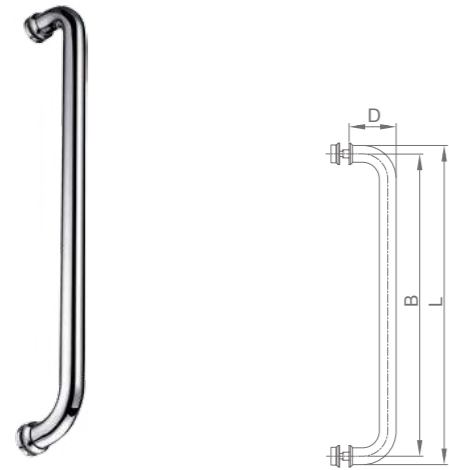

WLS150

Original Code: LS505

Code	Drilling size	Pipe size	L(mm)	B(mm)	D(mm)
WLS15050	Ø14	Ø25	500	475	70
WLS15040	Ø12	Ø19	476	457	60