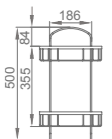

Original Code: GL301  
Dimensions: 250\*250\*320

Structure

**WGL30020**

Original Code: GL302  
Dimensions: 230\*230\*320

Structure

**WGL40030**

Original Code: GL403  
Dimensions: 275\*140\*500

Structure