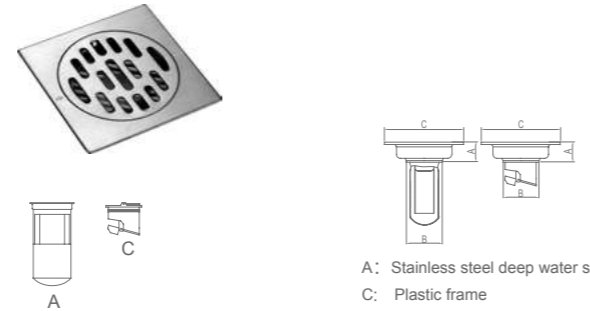

WDL2012A/C
Wall Thickness: 2mm

A: Stainless steel deep water seal
C: Plastic frame

Model	Pipe Diameter	A(mm)	B(mm)	C(mm)
WDL2012A	Ø50	25	Ø45	□100
WDL2012C	Ø50	25	Ø45	□100