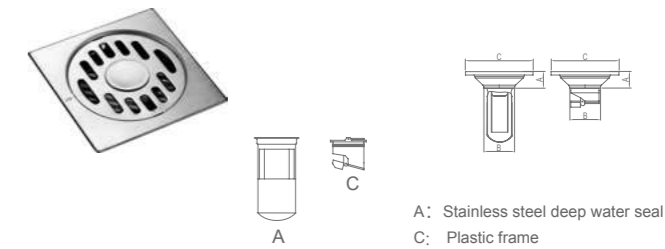

WDL102XA/C
Wall Thickness: 1mm

A: Stainless steel deep water seal
C: Plastic frame

Model	Pipe Diameter	A(mm)	B(mm)	C(mm)
WDL102XA	Ø50	28	Ø45	□100
WDL102XC	Ø50	28	Ø45	□100