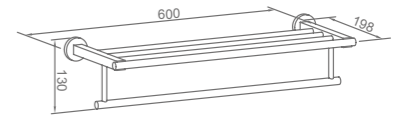

Main Material: SS304
Finish: Mirror

WWG40010

Product Name: Towel Shelf

Structure

WWG40040

Product Name: Towel Shelf

Structure

WWG40210

Product Name: Tissue Holder

Structure

WWG40240

Product Name: Toilet Brush

Structure

WWG40090

Product Name: Clothes Hook

Structure

WWG40100

Product Name: Clothes Hook

Structure

WWG5009A

Product Name: Clothes Hook

Structure

Main Material: SS304
Finish: Mirror

WWG41010

Product Name: Towel Shelf

Structure

WWG41040

Product Name: Towel Shelf

Structure

WWG41210

Product Name: Tissue Holder

Structure

WWG41240

Product Name: Toilet Brush

Structure