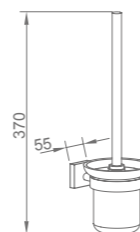

Structure

**WWG53240**

Product Name: Toilet Brush

Structure

Main Material: SS304  
Finish: Mirror

**WWG17010**

Product Name: Towel Shelf

Structure