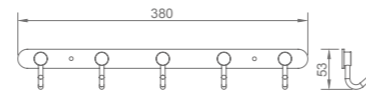

Product Name: Clothes Hook
Main Material: SS304
Finish: Mirror or Stain

WYG10040-3

Structure

WYG10040-5

Structure

Structure

Structure

WYG10060-3

Structure

WYG10060-5

Structure

Product Name: Clothes Hook
Main Material: Zinc Alloy
Finish: Chrome

Structure

Structure

WYG20020-3

Structure

Structure

WYG20030-3

Structure

Structure