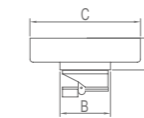

WDL40070

Main Material: SS304
Finish: Stain
Wall Thickness: 3mm

Pipe Diameter	A(mm)	B(mm)	C(mm)
Ø50	28	Ø45	□100