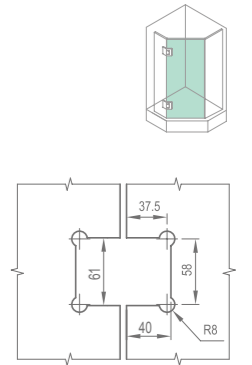

Product Name: Glass Door Hinge
Main Material: SS304
Finish: Mirror/Satin
Glass Door Thickness: 8-12mm
Glass Door Width: 600-800mm
Maximum Door Weight: 65kg/pair

WHY11010

Original Code: Y1101

Function: ■ 90 ■ 90

Structure

WHY11020

Original Code: Y1102

Function: ■ 90 ■ 90

Structure

WHY11030

Original Code: Y1103

Function: ■ 90 ■ 90

Structure

WHY11040

Original Code: Y1104

Function: ■ 90 ■ 135

Structure

WHY11050

Original Code: Y1105

Function: ■ 90 ■ 180

Structure

WHY11060

Original Code: Y1106

Function: ■ 90 ■ 90

Structure

Product Name: Glass Door Hinge
Main Material: SS304
Finish: Mirror/Satin
Glass Door Thickness: 8-12mm
Glass Door Width: 600-800mm
Maximum Door Weight: 65kg/pair

WHY12010

Original Code: Y1201

Function: ■ 90 ■ 90

Structure

WHY12020

Original Code: Y1202

Function: ■ 90 ■ 90

Structure

WHY12030

Original Code: Y1203

Function: ■ 90 ■ 90

Structure

WHY12040

Original Code: Y1204

Function: ■ 90 ■ 135

Structure

WHY12050

Original Code: Y1205

Function: ■ 90 ■ 180

Structure

WHY12060

Original Code: Y1206

Function: ■ 90 ■ 90

Structure