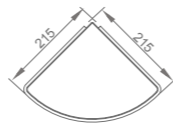

Structure

**WGL10040**

Original Code: GL104  
Dimensions: 215\*215\*60

Structure

Product Name: Hanging Basket  
Main Material: SS304  
Finish: Mirror

**WGL20030**

Original Code: GL203  
Dimensions: 250\*176\*60