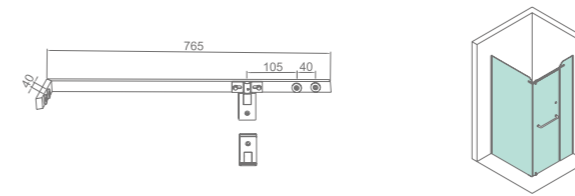

Product Name: Side Hung Pivot
Main Material: SS304
Finish: Mirror/Satin
Glass Door Thickness: 8-10mm
Applicable Door Width: 600mm
Maximum custom door width: 800mm
Maximum Loading: 45kg

★ : Length can be customized according to project demand

★ **WYP10010**

Original Code: YP101

Structure

★ **WYP10040**

Original Code: YP104

Structure

★ **WYP10050**

Original Code: YP105

Structure

★ **WYP14010**

Structure

Product Name: Side Hung Pivot
Main Material: SS304
Finish: Mirror/Satin
Glass Door Thickness: 8-10mm
Applicable Door Width: 600mm
Maximum custom door width: 800mm
Maximum Loading: 45kg

★ : Length can be customized according to project demand

★ **WYP13010**

Original Code: YP131
Maximum custom door width: 1000mm
Maximum Loading: 65kg

Structure

★ **WYP13040**

Original Code: YP134
Maximum custom door width: 1000mm
Maximum Loading: 65kg

Structure

★ **WYP13050**

Original Code: YP135
Maximum custom door width: 1000mm
Maximum Loading: 65kg

Structure

★ **WYP14020**

Maximum custom door width: 800mm
Maximum Loading: 45kg

Structure