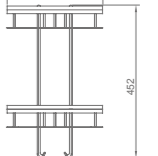

SMART BEAUTY

Things in the world cannot find a kind of immutable beauty. In a rapidly changing world, our understanding of life needs to face everything in a thoughtful manner to understand the smart beauty of disagreement.

Product Name: Hanging Basket
Main Material: SS304
Finish: Mirror or Black matt

WGL11010

Structure

WGL12010

Structure

WGL13010

Structure

WGL21010

Structure

WGL22010

Main Material: SS304+ABS

Structure

WGL23010

Structure

WGL22020

Main Material: SS304+ABS

Structure

WGL10070

Main Material: Aluminum Alloy
Finish: Persian Gray

Structure

WGL30030

Main Material: Aluminum Alloy
Finish: Persian Gray

Structure