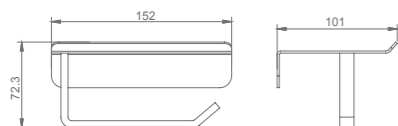

Product Name: Tissue Box

WZH10100

Main Material: SS304
Finish: Mirror

Structure

WZH10110

Main Material: SS304
Finish: Mirror

Structure

WZH10120

Main Material: SS304
Finish: Mirror

Structure

WZH10130

Main Material: SS304
Finish: Mirror

Structure

WZH10140

Main Material: SS304
Finish: Mirror

Structure

WZH10150

Main Material: Aluminum Alloy
Finish: Persian Gray

Structure

Product Name: Tissue Box

WZH10160

Main Material: Aluminum Alloy
Finish: Persian Gray

Structure

WZH30060

Main Material: ABS
Finish: White

Structure

WZH30070

Main Material: ABS
Finish: White

Structure

WZH10170

Main Material: Aluminum Alloy
Finish: Persian Gray

Structure