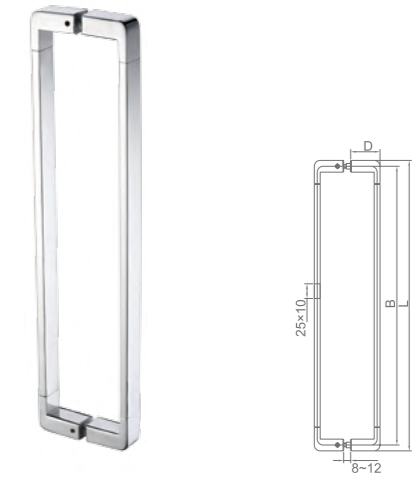

WLS560

Original Code: LS509

Code	Drilling size	Pipe size	L(mm)	B(mm)	D(mm)
WLS56020	Ø12	30*15	180	165	40
WLS56030	Ø12	30*15	290	275	55

Product Name: Handle
Main Material: SS304
Finish: Mirror/Satin
Applicable Glass Thickness: 8-12mm