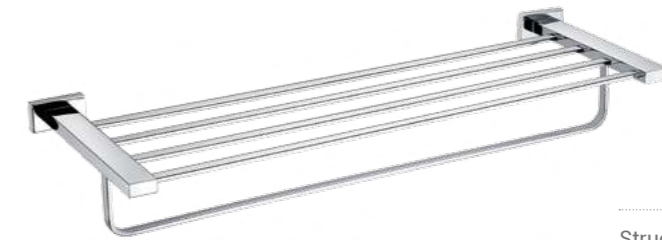

WWG17040

Product Name: Towel Shelf