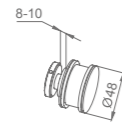

Structure

WTL10240

Product Name: Rail Connecting Block
Main Material: SS304
Finish: Mirror/Satin
Door Thickness: 8-10mm