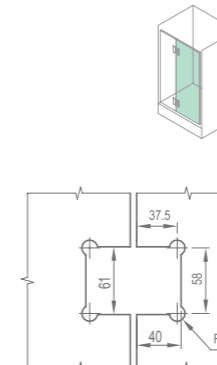

Function: ■ 90 ■ 180

Structure

**WHY12060**

Original Code: Y1206

Function: ■ 90 ■ 90

Structure

Product Name: Glass Door Hinge  
Main Material: SS304  
Finish: Mirror/Satin  
Glass Door Thickness: 8-12mm  
Glass Door Width: 600-800mm  
Maximum Door Weight:50kg/pair