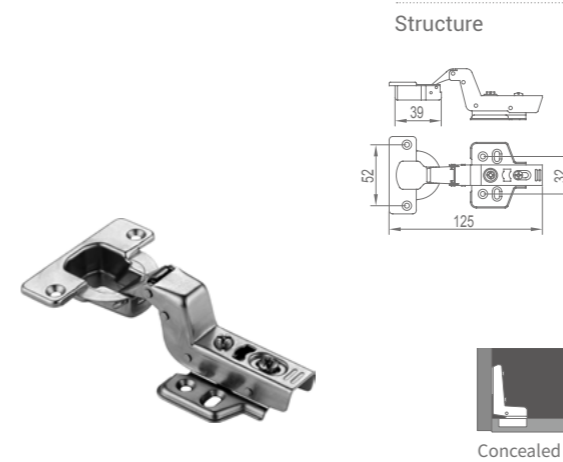

Product Name: Cabinet Door Hinge
Main Material: SS304
Finish: Nickel-plated
Opening Angle: 110°

Applicable thickness of door: 14-20mm
Maximum loading capacity: 8Kg/pair
Feature: 2 speed, opening and closing softly, hydraulic cushion
Diameter of hinge cup: 35mm

WJY1211A

WJY2211A

Detachabl

WJY1211B

WJY2211B

Detachabl

WJY1211C

WJY2211C

Detachabl

Product Name: Cabinet Door Hinge
Main Material: Cold-rolled steel sheet
Finish: Nickel-plated
Opening Angle: 110°

Applicable thickness of door: 14-26mm
Maximum loading capacity: 8Kg/pair
Feature: 2 speed, opening and closing softly, hydraulic cushion
Diameter of hinge cup: 40mm

WJY1202A

WJY2202A

Detachabl

WJY1202B

WJY2202B

Detachabl

WJY1202C

WJY2202C

Detachabl