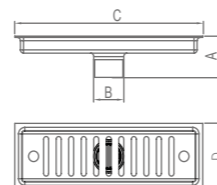

**WDL60120**

Wall Thickness: 2mm

Pipe Diameter	A(mm)	B(mm)	C(mm)	D(mm)
Ø50	63	Ø45	300	100

Bathroom design scheme of long row floor drain

The simple and fresh long row floor drain can perfectly match any bathroom, and is independently designed in various wall accessories or corners according to their own style and taste