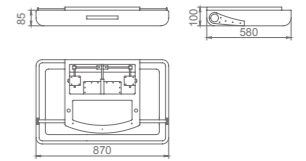

Structure

**WYD10040**

Main Material: Nylon+Stainless Steel

Structure

**WYD10130**

Main Material: Aluminum Alloy+ABS

Product Name: Baby Table  
Main Material: HDPE  
Finish: Gray

Structure