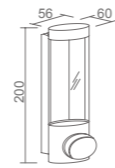

Product Name: Soap Dispenser
Main Material: ABS

WFJ10020

Structure

WFJ10030

Structure

WFJ10040

Structure

WFJ10050

Structure

WFJ41010

Fn: Contactless, infrared sensing

Structure

WFJ41020

Fn: Contactless, infrared sensing

Structure

Product Name: Tissue Box
Main Material: SS304

WZH10030

Original Code: ZH103
Finish: Mirror

Structure

WZH10050

Original Code: ZH103
Finish: Mirror

Structure

WZH1006A

Finish: Satin

Structure

WZH1007A

Finish: Satin

Structure

WZH10080

Original Code: ZH108
Finish: Mirror

Structure

WZH1009A

Original Code: ZH109A
Finish: Mirror

Structure