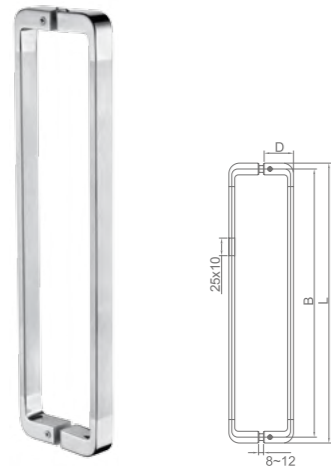

WLS563

Original Code: LS516

Code	Drilling size	Pipe size	L(mm)	B(mm)	D(mm)
WLS56350	Ø12	25*10	495	475	50