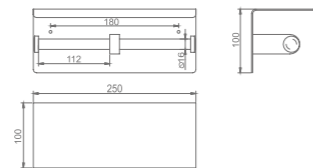

Product Name: Tissue Box

WZH10100

Main Material: SS304
Finish: Mirror

Structure

WZH10110

Main Material: SS304
Finish: Mirror

Structure

WZH10120

Main Material: SS304
Finish: Mirror

Structure

WZH10130

Main Material: SS304
Finish: Mirror

Structure

WZH10140

Main Material: SS304
Finish: Mirror

Structure

WZH10150

Main Material: Aluminum Alloy
Finish: Persian Gray

Structure

Product Name: Tissue Box

WZH10160

Main Material: Aluminum Alloy
Finish: Persian Gray

Structure

WZH30060

Main Material: ABS
Finish: White

Structure

WZH30070

Main Material: ABS
Finish: White

Structure

WZH10170

Main Material: Aluminum Alloy
Finish: Persian Gray

Structure