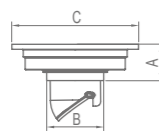

WDL39230

Wall Thickness: 4mm

Pipe Diameter	A(mm)	B(mm)	C(mm)
Ø50	29	Ø45	□100