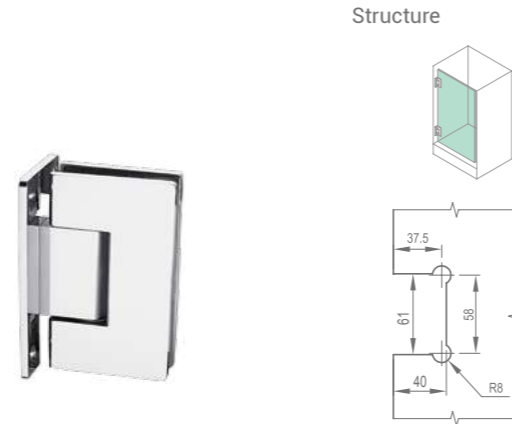

WHY1102D

Function: ■ 90° ■ 135° ■ 180°