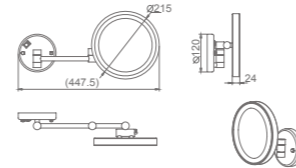

WHJ10040

Original Code: HZJ104
Product Name: Cosmetic Mirror
Main Material: Brass
Finish: Chrome
Feature: Plane mirror & Magnifier 3 times

Structure

WHJ10080

Original Code: HZJ108
Product Name: Cosmetic Mirror
Main Material: Brass
Finish: Chrome
Feature: Plane mirror & Magnifier 3 times

Structure

WHJ20060

Original Code: HZJ206
Product Name: Cosmetic Mirror
Main Material: Brass
Finish: Chrome
Feature: Magnifier 3 times
Source of light: LED
Input Voltage: AC220V
Terminal: 3 pin

Structure

WFJ2101A

Original Code: LY01
Product Name: Clothes Racks
Main Material: SS304
Finish: Mirror
Minimum rope length: 2.2m
Maximum Capacity: 5kg

Structure

WFJ2102A

Original Code: LY02
Product Name: Clothes Racks
Main Material: SS304
Finish: Mirror
Minimum rope length: 2.2m
Maximum Capacity: 5kg

Structure

WFJ31010

Product Name: Folding clothes Racks
Main Material: SS304
Finish: Satin
Maximum Capacity: 30kg

Structure

MODERN

The product combines a simple metal wire frame with cool colors, Shows the light luxury atmosphere of modernity and industry, fashion and nobility.