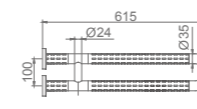

Product Name: Handrail
Main Material: SS304
Finish: Mirror or Satin

WFS31020

Original Code:YL3102

Structure

WFS11010

Original Code:FS1101

Structure

WFS12010

Original Code: FS1201

Structure

WFS13020

Original Code: FS1302

Structure

WFS1107L/R

Original Code: FS1107L/R

Structure

Product Name: Safety Handrail
Main Material: Nylon+Aluminium Alloy or SS304
Finish: Yellow+Mirror
Function:Anti-skid

WFS41010

Structure

WFS41011

Structure

WFS42110

Structure

WFS42080

Structure

WFS4107L/R

Structure

WFS42090

Structure