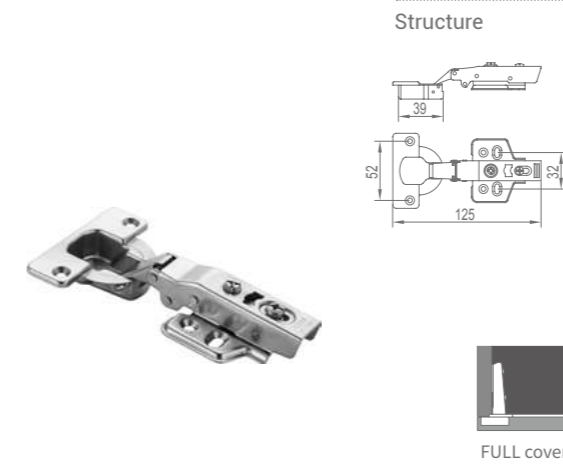

Product Name: Cabinet Door Hinge
Main Material: SS304
Finish: Nickel-plated
Opening Angle: 110°

Applicable thickness of door: 14-20mm
Maximum loading capacity: 8Kg/pair
Feature: 2 speed, opening and closing softly, hydraulic cushion
Diameter of hinge cup: 35mm

WJY1211A

WJY2211A

Detachabl

WJY1211B

WJY2211B

Detachabl

WJY1211C

WJY2211C

Detachabl

Product Name: Cabinet Door Hinge
Main Material: Cold-rolled steel sheet
Finish: Nickel-plated
Opening Angle: 110°

Applicable thickness of door: 14-26mm
Maximum loading capacity: 8Kg/pair
Feature: 2 speed, opening and closing softly, hydraulic cushion
Diameter of hinge cup: 40mm

WJY1202A

WJY2202A

Detachabl

WJY1202B

WJY2202B

Detachabl

WJY1202C

WJY2202C

Detachabl