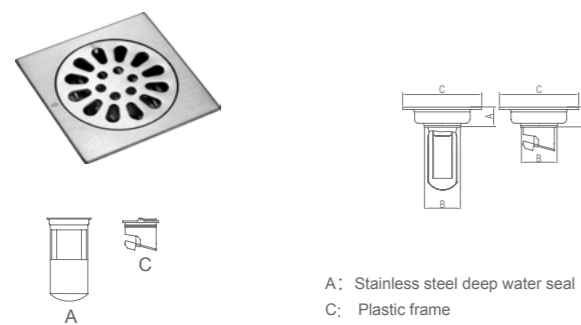

WDL3011A/C
Wall Thickness: 3mm

A: Stainless steel deep water seal
C: Plastic frame

Model	Pipe Diameter	A(mm)	B(mm)	C(mm)
WDL3011A	Ø50	26	Ø45	□100
WDL3011C	Ø50	26	Ø45	□100