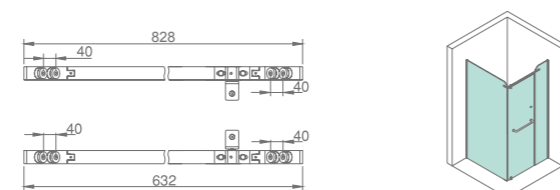

Structure

★ **WYP14010**

Structure

Product Name: Side Hung Pivot  
Main Material: SS304  
Finish: Mirror/Satin  
Glass Door Thickness: 8-10mm  
Applicable Door Width: 600mm  
Maximum custom door width: 800mm  
Maximum Loading: 45kg