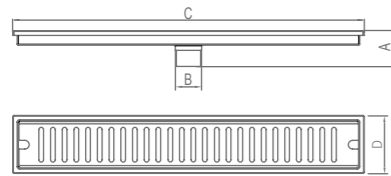

Product Name: Long Row Floor Drain
Main Material: SS304
Finish: Stain

WDL60080

Wall Thickness: 1mm