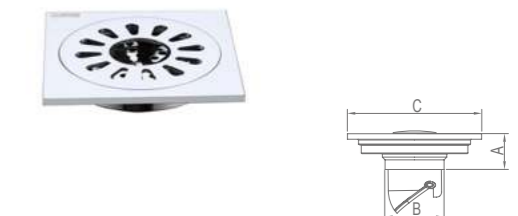

Pipe Diameter	A(mm)	B(mm)	C(mm)
Ø50	25	Ø44	□100

**WDL39160**

Main Material: Brass  
Finish: Chrome  
Wall Thickness: 4mm

Pipe Diameter	A(mm)	B(mm)	C(mm)
Ø50	20	Ø44	□100

**WDL39110**

Main Material: Brass  
Finish: Chrome  
Wall Thickness: 4mm