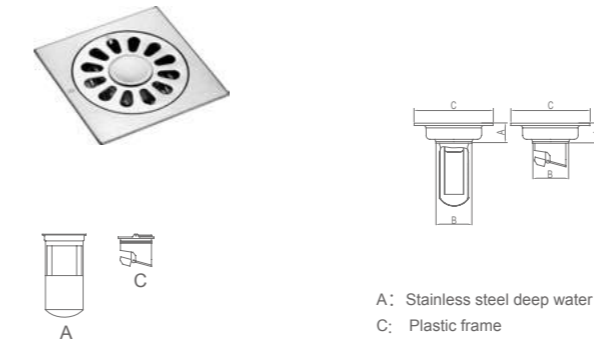

WDL301XA/C
Wall Thickness: 3mm

A: Stainless steel deep water seal
C: Plastic frame

Model	Pipe Diameter	A(mm)	B(mm)	C(mm)
WDL301XA	Ø50	26	Ø45	□100
WDL301XC	Ø50	26	Ø45	□100