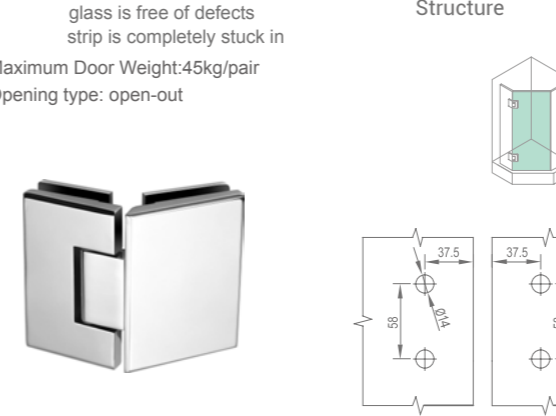

**WHY1204D**

Function: ■ 90° ■ 135°  
Maximum Door Weight:50kg/pair

**WHY1205D**

Function: ■ 90° ■ 180°  
Maximum Door Weight:50kg/pair

**WHY1904D**

Function: ■ 90° ■ 135°  
glass is free of defects  
strip is completely stuck in  
Maximum Door Weight:45kg/pair  
Opening type: open-out