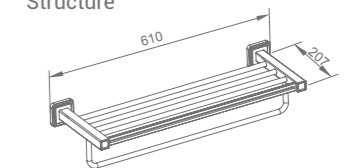

Structure

Main Material:Stainless Steel  
+Zinc Alloy  
Finish: Chrome

**WWG63010**

Product Name: Towel Shelf

Structure

**WWG63040**

Product Name: Towel Shelf

Structure