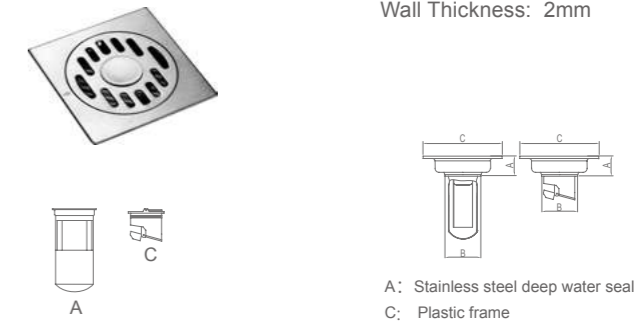

WDL202XA/C
Wall Thickness: 2mm

A: Stainless steel deep water seal
C: Plastic frame

Model	Pipe Diameter	A(mm)	B(mm)	C(mm)
WDL202XA	Ø50	25	Ø45	□100
WDL202XC	Ø50	25	Ø45	□100