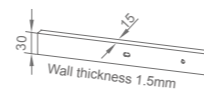

Structure

WTL20260

Product Name: Stop Beating Device
Main Material: SS304
Finish: Mirror/Satin
Door Thickness: 8-10mm