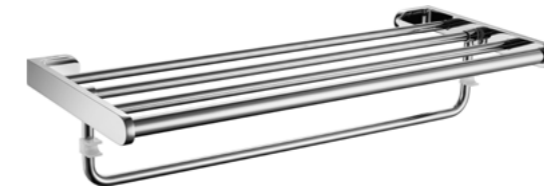

Product Name: Toilet Brush

Structure

Main Material:Stainless Steel +Zinc Alloy  
Finish: Chrome

**WWG62010**

Product Name: Towel Shelf

Structure

**WWG62040**

Product Name: Towel Shelf