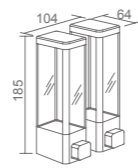

Product Name: Soap Dispenser
Main Material: ABS

WFJ10020

Structure

WFJ10030

Structure

WFJ10040

Structure

WFJ10050

Structure

WFJ41010

Fn: Contactless, infrared sensing

Structure

WFJ41020

Fn: Contactless, infrared sensing

Structure

Product Name: Tissue Box
Main Material: SS304

WZH10030

Original Code: ZH103
Finish: Mirror

Structure

WZH10050

Original Code: ZH103
Finish: Mirror

Structure

WZH1006A

Finish: Satin

Structure

WZH1007A

Finish: Satin

Structure

WZH10080

Original Code: ZH108
Finish: Mirror

Structure

WZH1009A

Original Code: ZH109A
Finish: Mirror

Structure