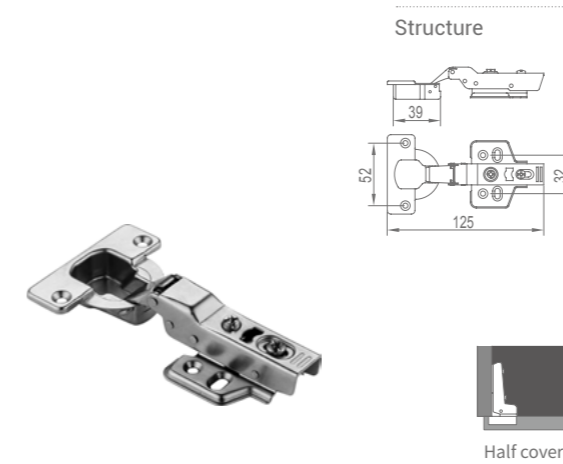

Product Name: Cabinet Door Hinge
Main Material: SS304
Finish: Nickel-plated
Opening Angle: 110°

Applicable thickness of door: 14-20mm
Maximum loading capacity: 8Kg/pair
Feature: 2 speed, opening and closing softly, hydraulic cushion
Diameter of hinge cup: 35mm

WJY1211A

WJY2211A

Detachabl

WJY1211B

WJY2211B

Detachabl

WJY1211C

WJY2211C

Detachabl

Product Name: Cabinet Door Hinge
Main Material: Cold-rolled steel sheet
Finish: Nickel-plated
Opening Angle: 110°

Applicable thickness of door: 14-26mm
Maximum loading capacity: 8Kg/pair
Feature: 2 speed, opening and closing softly, hydraulic cushion
Diameter of hinge cup: 40mm

WJY1202A

WJY2202A

Detachabl

WJY1202B

WJY2202B

Detachabl

WJY1202C

WJY2202C

Detachabl