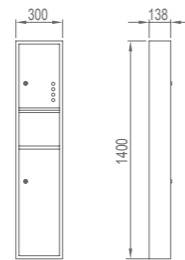

Main Material: Aluminum Alloy  
Finish: Persian Gray

Structure

Product Name: Tissue Box  
Main Material: SS304  
Finish: Satin  
With trash basket

**WZH20040**

Original Code: ZH204

Structure

**WZH20080**

Original Code: ZH208