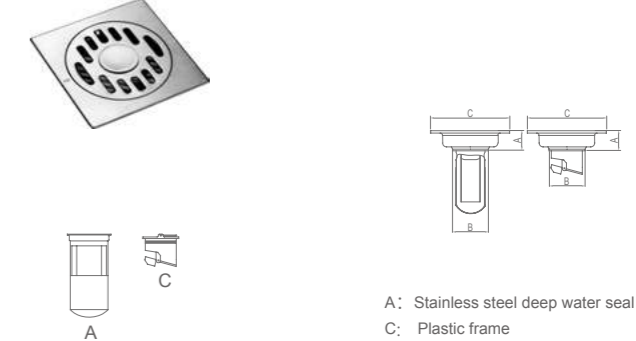

WDL303XA/C
Wall Thickness: 3mm

A: Stainless steel deep water seal
C: Plastic frame

Model	Pipe Diameter	A(mm)	B(mm)	C(mm)
WDL303XA	Ø50	26	Ø45	□100
WDL303XC	Ø50	26	Ø45	□100