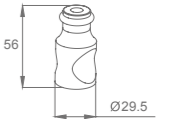

Structure

WTL10230

Product Name: Wheel
Main Material: SS304
Finish: Mirror/Satin
Door Thickness: 8-10mm
Maximum Door Weight: 50kg