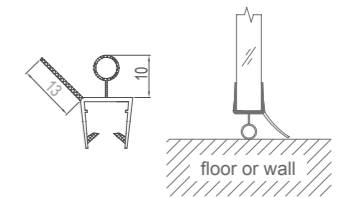

Product Name: Strip
Main Material: PVC
Finish: Transparent/Black
Glass Thickness: 8/10/12mm
Install Method: Clip the glass at side

WJT10010

Original Code: JT101
Function Features: Resist water-penetration from the bottom of door sash and the side of door.

Structure

WJT10020

Original Code: JT102
Function Features: Resist water-penetration at the side hung door which can open 180°

Structure

WJT10030

Original Code: JT103
Function Features: Resist water-penetration at the side hung door which can open 90°

Structure

WJT1003T

Original Code: JT103T
Function Features: Resist water-penetration at the gap between sliding glass doors and fixed glass

Structure

Product Name: Strip
Main Material: PVC
Finish: Transparent/Black
Glass Thickness: 8/10/12mm
Install Method: Clip the glass at side

WJT10040

Original Code: JT104
Function Features: Waterproof at the side hung door which can open 135°

Structure

WJT10050

Original Code: JT105
Function Features: Resist water-penetration from the bottom of door sash and the side of door.

Structure

WJT10060

Original Code: JT106
Function Features: Resist water-penetration from the crack of door

Structure

WJT10080

Original Code: JT108
Function Features: Resist water-penetration from the crack of sliding glass door.

Structure