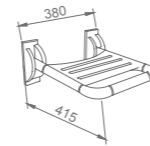

Product Name: Bathroom Stool
Finish: Yellow / White

Structure

WYD10030

Main Material: Nylon+Stainless Steel

Structure

WYD10040

Main Material: Nylon+Stainless Steel

Structure

WYD10130

Main Material: Aluminum Alloy+ABS

Product Name: Baby Table
Main Material: HDPE
Finish: Gray

Structure

WFG41010

Structure

WFG41020