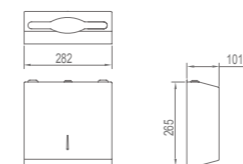

Product Name: Soap Dispenser
Main Material: ABS

WFJ10020

Structure

WFJ10030

Structure

WFJ10040

Structure

WFJ10050

Structure

WFJ41010

Fn: Contactless, infrared sensing

Structure

WFJ41020

Fn: Contactless, infrared sensing

Structure

Product Name: Tissue Box
Main Material: SS304

WZH10030

Original Code: ZH103
Finish: Mirror

Structure

WZH10050

Original Code: ZH103
Finish: Mirror

Structure

WZH1006A

Finish: Satin

Structure

WZH1007A

Finish: Satin

Structure

WZH10080

Original Code: ZH108
Finish: Mirror

Structure

WZH1009A

Original Code: ZH109A
Finish: Mirror

Structure