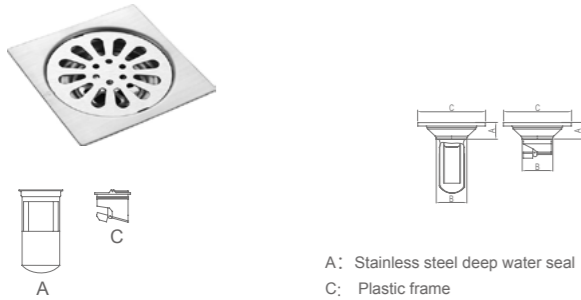

Product Name: Floor Drain
Main Material: SS304
Finish: Satin

WDL1011A/C
Wall Thickness: 1mm

A: Stainless steel deep water seal
C: Plastic frame

Model	Pipe Diameter	A(mm)	B(mm)	C(mm)
WDL1011A	Ø50	28	Ø45	□100
WDL1011C	Ø50	28	Ø45	□100