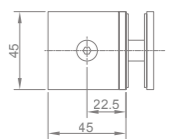

Structure

**WWB12080**

Original Code: WB1208  
Glass Door Thickness: 8-12mm

Structure

**WWB3102D**

Glass Door Thickness: 8-10mm

Structure

**WWB3103D**