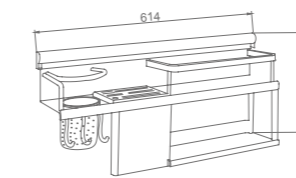

CONCISE

It's culture, it's boutique,
Or art is no longer important,
The most important thing is that it
satisfies the high simplicity of life,
Enjoy and unrestrained.

Product Name: Kitchen Storage Rack

WYG11040

Main Material: SS304
Finish: Mirror

Structure

WYG11060

Main Material: Aluminum Alloy
Finish: Dumb Gray

Structure

WYG11070

Main Material: Aluminum Alloy
Finish: Dumb Gray

Structure

WYG11080

Main Material: Aluminum Alloy
Finish: Bright

Structure

WYG11090

Main Material: Aluminum Alloy
Finish: Bright

Structure