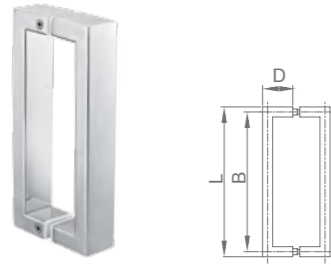

Product Name: Handle
Main Material: SS304
Finish: Mirror/Satin
Applicable Glass Thickness: 8-12mm