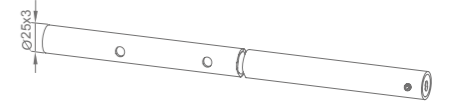

Structure

★ : Length can be customized according to project demand.

★ : Length can be customized according to project demand.