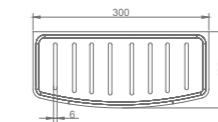

SMART BEAUTY

Things in the world cannot find a kind of immutable beauty. In a rapidly changing world, our understanding of life needs to face everything in a thoughtful manner to understand the smart beauty of disagreement.

Product Name: Hanging Basket
Main Material: SS304
Finish: Mirror or Black matt

WGL11010

Structure

WGL12010

Structure

WGL13010

Structure

WGL21010

Structure

WGL22010

Main Material: SS304+ABS

Structure

WGL23010

Structure

WGL22020

Main Material: SS304+ABS

Structure

WGL10070

Main Material: Aluminum Alloy
Finish: Persian Gray

Structure

WGL30030

Main Material: Aluminum Alloy
Finish: Persian Gray

Structure