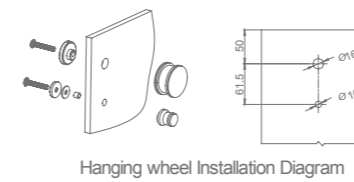

Accessories List

 WTL10210 *2	 WTL10220 *2	 WTL10230 *2	 WTL10240 *2	 WTL10260 *2	 ★ WTL10270 *1
 WLS91030 *1	 WTL20050 *1	 WWB11020 *3	 ◆ WJT10030 *1	 ◆ WJT10060 *1	

★:Customized Product   ◆:Optional Accessories