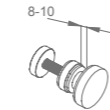

Structure

WTL20240

Product Name: Rail Connecting Block
Main Material: SS304
Finish: Mirror/Satin
Door Thickness: 8-10mm