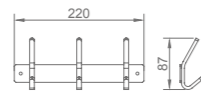

Product Name: Clothes Hook
Main Material: SS304
Finish: Mirror or Stain

WYG10040-3

Structure

WYG10040-5

Structure

Structure

Structure

WYG10060-3

Structure

WYG10060-5

Structure

Product Name: Clothes Hook
Main Material: Zinc Alloy
Finish: Chrome

Structure

Structure

WYG20020-3

Structure

Structure

WYG20030-3

Structure

Structure