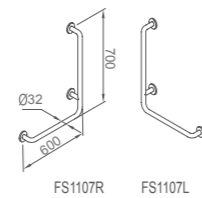

Structure

**WFS13020**

Original Code: FS1302

Structure

**WFS1107L/R**

Original Code: FS1107L/R

Structure

Product Name: Safety Handrail  
Main Material: Nylon+Aluminium Alloy or SS304  
Finish: Yellow+Mirror  
Function:Anti-skid