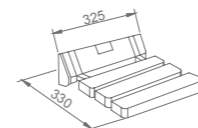

Structure

**WYD10040**

Main Material: Nylon+Stainless Steel

Structure

**WYD10130**

Main Material: Aluminum Alloy+ABS

Product Name: Baby Table  
Main Material: HDPE  
Finish: Gray

Structure