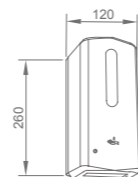

Product Name: Soap Dispenser
Main Material: ABS

WFJ10020

Structure

WFJ10030

Structure

WFJ10040

Structure

WFJ10050

Structure

WFJ41010

Fn: Contactless, infrared sensing

Structure

WFJ41020

Fn: Contactless, infrared sensing

Structure

Product Name: Tissue Box
Main Material: SS304

WZH10030

Original Code: ZH103
Finish: Mirror

Structure

WZH10050

Original Code: ZH103
Finish: Mirror

Structure

WZH1006A

Finish: Satin

Structure

WZH1007A

Finish: Satin

Structure

WZH10080

Original Code: ZH108
Finish: Mirror

Structure

WZH1009A

Original Code: ZH109A
Finish: Mirror

Structure