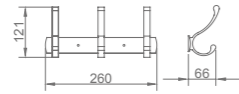

Product Name: Clothes Hook
Main Material: Aluminum Alloy
Finish: Persian Gray

Structure

Structure

Structure

Structure

Structure

Structure

Product Name: Clothes Hook
Main Material: Stainless Steel
+Zinc Alloy
Finish: Chrome

WYG20040-3

Structure

Structure

DESIGN

A unique experience with great wisdom and complexity
It adds a beautiful touch to the bathroom space.
The flexible and versatile functional design
reveals the warmth of life.