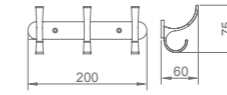

Structure

Product Name: Clothes Hook  
Main Material: Zinc Alloy  
Finish: Chrome

**WYG20010-3**

Structure

**WYG20010-5**

Structure

**WYG20020-3**

Structure