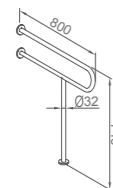

Structure

**WFS13020**

Original Code: FS1302

Structure

**WFS1107L/R**

Original Code: FS1107L/R

Structure

Product Name: Safety Handrail  
Main Material: Nylon+Aluminium Alloy or SS304  
Finish: Yellow+Mirror  
Function:Anti-skid