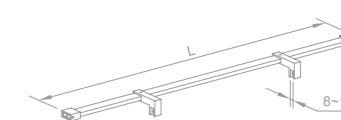

Structure

★ **WCG50110**

Original Code: CG511

Structure

Main Material: SS304  
Finish: Mirror/Satin  
Suitable pipe diameter: Ø19/Ø25.4

**WCG20010**

Original Code: CG201  
Product Name: Glass Clamp  
Applicable Thickness: 8-12mm