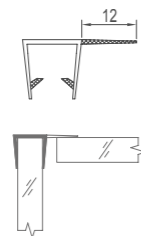

Product Name: Strip
Main Material: PVC
Finish: Transparent/Black
Glass Thickness: 8/10/12mm
Install Method: Clip the glass at side

WJT10010

Original Code: JT101
Function Features: Resist water-penetration from the bottom of door sash and the side of door.

Structure

WJT10020

Original Code: JT102
Function Features: Resist water-penetration at the side hung door which can open 180°

Structure

WJT10030

Original Code: JT103
Function Features: Resist water-penetration at the side hung door which can open 90°

Structure

WJT1003T

Original Code: JT103T
Function Features: Resist water-penetration at the gap between sliding glass doors and fixed glass

Structure

Product Name: Strip
Main Material: PVC
Finish: Transparent/Black
Glass Thickness: 8/10/12mm
Install Method: Clip the glass at side

WJT10040

Original Code: JT104
Function Features: Waterproof at the side hung door which can open 135°

Structure

WJT10050

Original Code: JT105
Function Features: Resist water-penetration from the bottom of door sash and the side of door.

Structure

WJT10060

Original Code: JT106
Function Features: Resist water-penetration from the crack of door

Structure

WJT10080

Original Code: JT108
Function Features: Resist water-penetration from the crack of sliding glass door.

Structure