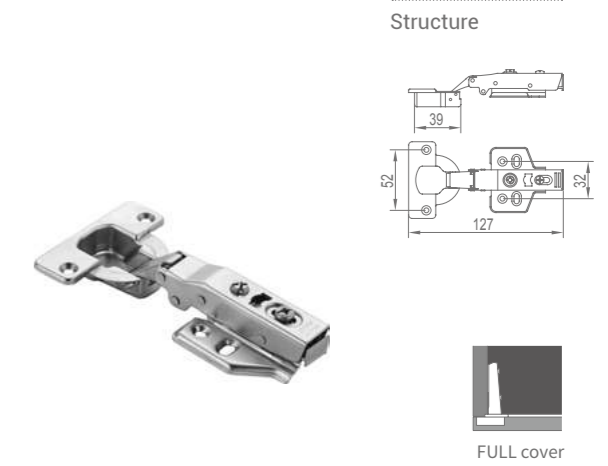

WJY2202A

Detachabl