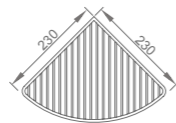

Product Name: Hanging Basket
Main Material: SS304
Finish: Mirror

WGL10030

Original Code: GL103
Dimensions: 220*220*60

Structure

WGL10050

Original Code: GL105
Dimensions: 230*230*60

Structure

WGL10040

Original Code: GL104
Dimensions: 215*215*60

Structure

Product Name: Hanging Basket
Main Material: SS304
Finish: Mirror

WGL20030

Original Code: GL203
Dimensions: 250*176*60

Structure

WGL20040

Original Code: GL204
Dimensions: 265*120*60

Structure

WGL20050

Original Code: GL205
Dimensions: 275*140*60

Structure

WGL30010

Original Code: GL301
Dimensions: 250*250*320

Structure

WGL30020

Original Code: GL302
Dimensions: 230*230*320

Structure

WGL40030

Original Code: GL403
Dimensions: 275*140*500