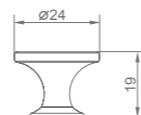

Product Name: Cabinet Door Handle

WJL12010

Main Material: SS304
Finish: Satin
Mounting Center Distance: 128mm

Structure

WJL12020

Main Material: SS304
Finish: Satin
Mounting Center Distance: 128mm

Structure

WJL12050

Main Material: SS304
Finish: Satin
Mounting Center Distance: 128mm

Structure

WJL22010

Main Material: Aluminium alloy
Finish: Silver Anodizing
Mounting Center Distance: 128mm

Structure

WJL22020

Main Material: Aluminium alloy
Finish: Silver Anodizing
Mounting Center Distance: 128mm

Structure

WJL22030

Main Material: Aluminium alloy
Finish: Black matt
Mounting Center Distance: 128mm

Structure

WJL22040

Main Material: Aluminium alloy
Finish: Black matt
Mounting Center Distance: 128mm

Structure

WJL22050

Main Material: Aluminium alloy
Finish: Satin

Structure

WJL52040

Product Name: towel bar
Main Material: Aluminium alloy
Finish: Black matt

Structure

WJL52010

Product Name: bookshelf
Main Material: Aluminium alloy
Finish: Orange

Structure

WJL52030

Product Name: Clothes pole
Main Material: Aluminium alloy
Finish: Black matt

Structure

WJF10010

Product Name: Clothes Rail
Main Material: Aluminium alloy
Finish: Silver Anodizing

Structure

WJF10020

Product Name: Clothes Rail
Main Material: SS304
Finish: Mirror

Structure

WJF11010

Product Name: Clothes Rail Bracket
Main Material: Zinc Alloy
Finish: Chrome

Structure

WJF11020

Product Name: Clothes Rail Bracket
Main Material: Zinc Alloy
Finish: Chrome

Structure

WJF13030

Product Name: Rebound device
Main Material: Plastic
Finish: White

Structure

WJF13040

Product Name: Rebound device
Main Material: Plastic
Finish: White

Structure

WJF13010

Product Name: Rebound device
Main Material: Plastic
Finish: White

Structure