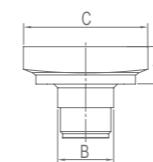

**WDL49040**

Main Material: Brass  
Finish: Chrome  
Wall Thickness: 3mm

Pipe Diameter	A(mm)	B(mm)	C(mm)
Ø50	44	Ø44	□100

**WDL4902E**

Main Material: Brass  
Finish: Chrome  
Wall Thickness: 3mm

Pipe Diameter	A(mm)	B(mm)	C(mm)
Ø50	31	Ø45	□100