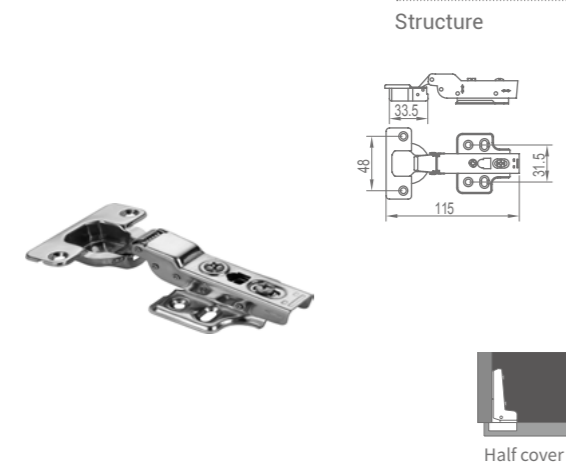

**WJY1211A**

**WJY2211A**

Detachabl

**WJY1211B**

**WJY2211B**

Detachabl

**WJY1211C**

**WJY2211C**

Detachabl

Product Name: Cabinet Door Hinge  
Main Material: Cold-rolled steel sheet  
Finish: Nickel-plated  
Opening Angle: 110°

Applicable thickness of door: 14-26mm  
Maximum loading capacity: 8Kg/pair  
Feature: 2 speed, opening and closing softly, hydraulic cushion  
Diameter of hinge cup: 40mm