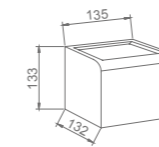

Product Name: Tissue Box

WZH10100

Main Material: SS304
Finish: Mirror

Structure

WZH10110

Main Material: SS304
Finish: Mirror

Structure

WZH10120

Main Material: SS304
Finish: Mirror

Structure

WZH10130

Main Material: SS304
Finish: Mirror

Structure

WZH10140

Main Material: SS304
Finish: Mirror

Structure

WZH10150

Main Material: Aluminum Alloy
Finish: Persian Gray

Structure

Product Name: Tissue Box

WZH10160

Main Material: Aluminum Alloy
Finish: Persian Gray

Structure

WZH30060

Main Material: ABS
Finish: White

Structure

WZH30070

Main Material: ABS
Finish: White

Structure

WZH10170

Main Material: Aluminum Alloy
Finish: Persian Gray

Structure