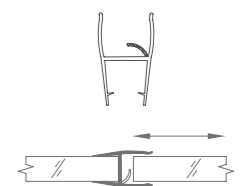

Product Name: Strip
Main Material: PVC
Finish: Transparent/Black
Glass Thickness: 8/10/12mm
Install Method: Clip the glass at side

WJT10010

Original Code: JT101
Function Features: Resist water-penetration from the bottom of door sash and the side of door.

Structure

WJT10020

Original Code: JT102
Function Features: Resist water-penetration at the side hung door which can open 180°

Structure

WJT10030

Original Code: JT103
Function Features: Resist water-penetration at the side hung door which can open 90°

Structure

WJT1003T

Original Code: JT103T
Function Features: Resist water-penetration at the gap between sliding glass doors and fixed glass

Structure

Product Name: Strip
Main Material: PVC
Finish: Transparent/Black
Glass Thickness: 8/10/12mm
Install Method: Clip the glass at side

WJT10040

Original Code: JT104
Function Features: Waterproof at the side hung door which can open 135°

Structure

WJT10050

Original Code: JT105
Function Features: Resist water-penetration from the bottom of door sash and the side of door.

Structure

WJT10060

Original Code: JT106
Function Features: Resist water-penetration from the crack of door

Structure

WJT10080

Original Code: JT108
Function Features: Resist water-penetration from the crack of sliding glass door.

Structure