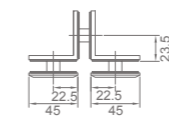

Structure

**WWB12080**

Original Code: WB1208  
Glass Door Thickness: 8-12mm

Structure

**WWB3102D**

Glass Door Thickness: 8-10mm

Structure

**WWB3103D**