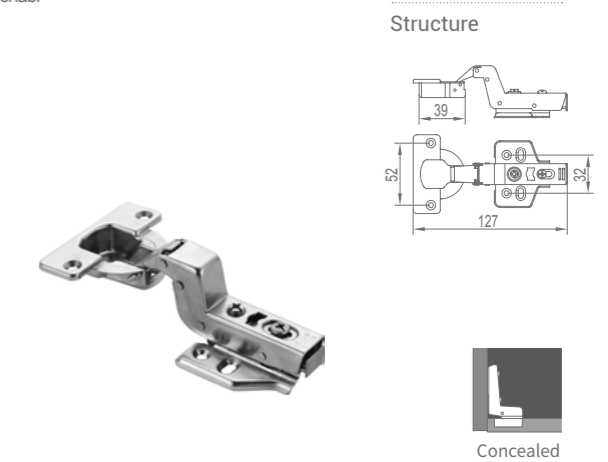

WJY2202C

Detachabl