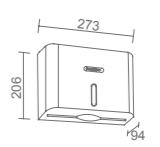

Product Name: Tissue Box

WZH10100

Main Material: SS304
Finish: Mirror

Structure

WZH10110

Main Material: SS304
Finish: Mirror

Structure

WZH10120

Main Material: SS304
Finish: Mirror

Structure

WZH10130

Main Material: SS304
Finish: Mirror

Structure

WZH10140

Main Material: SS304
Finish: Mirror

Structure

WZH10150

Main Material: Aluminum Alloy
Finish: Persian Gray

Structure

Product Name: Tissue Box

WZH10160

Main Material: Aluminum Alloy
Finish: Persian Gray

Structure

WZH30060

Main Material: ABS
Finish: White

Structure

WZH30070

Main Material: ABS
Finish: White

Structure

WZH10170

Main Material: Aluminum Alloy
Finish: Persian Gray

Structure