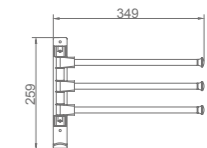

EXQUISITE

Without excessive luxury,
Only a stylish and sophisticated posture,
The romantic atmosphere creates lasting beauty,
Enjoy the beautiful moments of life in the passing of time.

WYG0004A

Original Code: YG0004A
Product Name: Clothes Hook
Patent Number: CN201330230902.0
Main Material: SS304
Finish: Mirror

Structure

WYG53680

Original Code: YG5368
Product Name: Clothes Hook
Patent Number: CN201430047199.4
Main Material: SS304
Finish: Mirror

Structure

WYG51750

Product Name: Clothes Hook
Main Material: SS304
Finish: Mirror

Structure

WYG11010

Product Name: Clothes Hook
Main Material: SS304
Finish: Mirror

Structure

WYG11020

Product Name: Towel Bar
Main Material: SS304
Finish: Mirror

Structure

WYG11050

Product Name: Towel Bar
Main Material: Aluminum Alloy
Finish: Persian Gray

Structure

WYG12010

Product Name: Clothes Hook
Main Material: Zinc Alloy
Finish: Chrome

Structure

WYG12020

Product Name: Clothes Hook
Main Material: Brass
Finish: Chrome

Structure

WYG12030

Product Name: Clothes Hook
Main Material: Zinc Alloy
Finish: Chrome

Structure