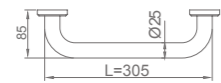

Product Name: Handrail
Main Material: SS304
Finish: Mirror or Satin

WFS31020

Original Code:YL3102

Structure

WFS11010

Original Code:FS1101

Structure

WFS12010

Original Code: FS1201

Structure

WFS13020

Original Code: FS1302

Structure

WFS1107L/R

Original Code: FS1107L/R

Structure

Product Name: Safety Handrail
Main Material: Nylon+Aluminium Alloy or SS304
Finish: Yellow+Mirror
Function:Anti-skid

WFS41010

Structure

WFS41011

Structure

WFS42110

Structure

WFS42080

Structure

WFS4107L/R

Structure

WFS42090

Structure