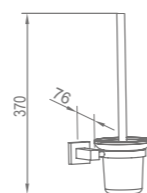

Product Name: Tissue Holder

Structure

**WWG3524A**

Product Name: Toilet Brush

Structure

Main Material: SS304  
Finish: Mirror

**WWG3801A**

Product Name: Towel Shelf