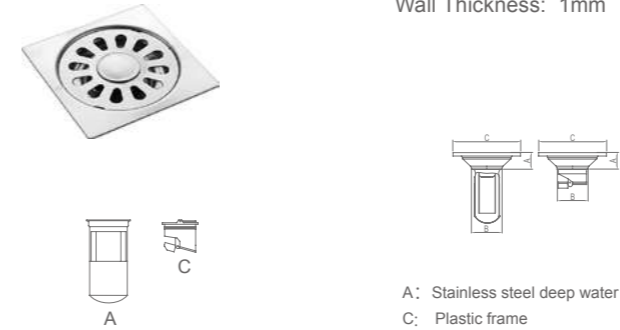

**WDL1012A/C**  
Wall Thickness: 1mm

A: Stainless steel deep water seal  
C: Plastic frame

Model	Pipe Diameter	A(mm)	B(mm)	C(mm)
WDL1012A	Ø50	28	Ø45	□100
WDL1012C	Ø50	28	Ø45	□100

**WDL101XA/C**  
Wall Thickness: 1mm