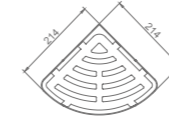

SMART BEAUTY

Things in the world cannot find a kind of immutable beauty. In a rapidly changing world, our understanding of life needs to face everything in a thoughtful manner to understand the smart beauty of disagreement.

Product Name: Hanging Basket
Main Material: SS304
Finish: Mirror or Black matt

WGL11010

Structure

WGL12010

Structure

WGL13010

Structure

WGL21010

Structure

WGL22010

Main Material: SS304+ABS

Structure

WGL23010

Structure

WGL22020

Main Material: SS304+ABS

Structure

WGL10070

Main Material: Aluminum Alloy
Finish: Persian Gray

Structure

WGL30030

Main Material: Aluminum Alloy
Finish: Persian Gray

Structure