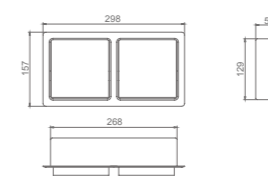

Product Name: Soap Dispenser
Main Material: ABS

WFJ10020

Structure

WFJ10030

Structure

WFJ10040

Structure

WFJ10050

Structure

WFJ41010

Fn: Contactless, infrared sensing

Structure

WFJ41020

Fn: Contactless, infrared sensing

Structure

Product Name: Tissue Box
Main Material: SS304

WZH10030

Original Code: ZH103
Finish: Mirror

Structure

WZH10050

Original Code: ZH103
Finish: Mirror

Structure

WZH1006A

Finish: Satin

Structure

WZH1007A

Finish: Satin

Structure

WZH10080

Original Code: ZH108
Finish: Mirror

Structure

WZH1009A

Original Code: ZH109A
Finish: Mirror

Structure