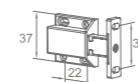

Product Name: Cabinet Door Handle

WJL12010

Main Material: SS304
Finish: Satin
Mounting Center Distance: 128mm

Structure

WJL12020

Main Material: SS304
Finish: Satin
Mounting Center Distance: 128mm

Structure

WJL12050

Main Material: SS304
Finish: Satin
Mounting Center Distance: 128mm

Structure

WJL22010

Main Material: Aluminium alloy
Finish: Silver Anodizing
Mounting Center Distance: 128mm

Structure

WJL22020

Main Material: Aluminium alloy
Finish: Silver Anodizing
Mounting Center Distance: 128mm

Structure

WJL22030

Main Material: Aluminium alloy
Finish: Black matt
Mounting Center Distance: 128mm

Structure

WJL22040

Main Material: Aluminium alloy
Finish: Black matt
Mounting Center Distance: 128mm

Structure

WJL22050

Main Material: Aluminium alloy
Finish: Satin

Structure

WJL52040

Product Name: towel bar
Main Material: Aluminium alloy
Finish: Black matt

Structure

WJL52010

Product Name: bookshelf
Main Material: Aluminium alloy
Finish: Orange

Structure

WJL52030

Product Name: Clothes pole
Main Material: Aluminium alloy
Finish: Black matt

Structure

WJF10010

Product Name: Clothes Rail
Main Material: Aluminium alloy
Finish: Silver Anodizing

Structure

WJF10020

Product Name: Clothes Rail
Main Material: SS304
Finish: Mirror

Structure

WJF11010

Product Name: Clothes Rail Bracket
Main Material: Zinc Alloy
Finish: Chrome

Structure

WJF11020

Product Name: Clothes Rail Bracket
Main Material: Zinc Alloy
Finish: Chrome

Structure

WJF13030

Product Name: Rebound device
Main Material: Plastic
Finish: White

Structure

WJF13040

Product Name: Rebound device
Main Material: Plastic
Finish: White

Structure

WJF13010

Product Name: Rebound device
Main Material: Plastic
Finish: White

Structure