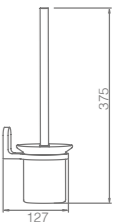

Structure

**WWG62210**

Product Name: Tissue Holder

Structure

**WWG62240**

Product Name: Toilet Brush

Structure

Main Material: SS304  
Finish: Black matt