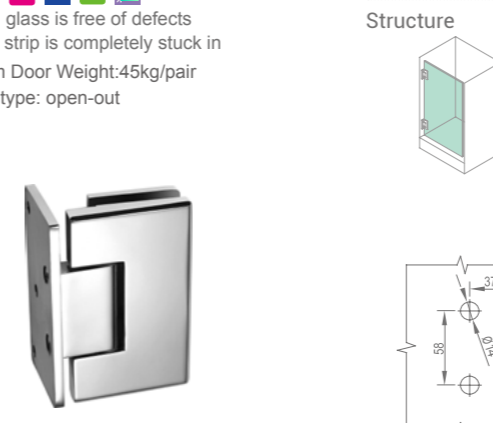

**WHY1204D**

Function: ■ 90° ■ 135°  
Maximum Door Weight:50kg/pair

**WHY1205D**

Function: ■ 90° ■ 180°  
Maximum Door Weight:50kg/pair

**WHY1904D**

Function: ■ 90° ■ 135°  
glass is free of defects  
strip is completely stuck in  
Maximum Door Weight:45kg/pair  
Opening type: open-out

**WHY1905D**

Function: ■ 90° ■ 180°  
glass is free of defects  
strip is completely stuck in  
Maximum Door Weight:45kg/pair  
Opening type: open-out

**WHY1901D**

Function: ■ 90° ■ 135°  
glass is free of defects  
strip is completely stuck in  
Maximum Door Weight:45kg/pair  
Opening type: open-out