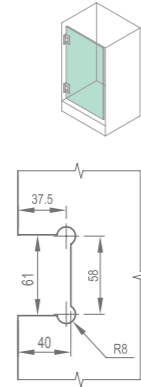

Product Name: Glass Door Hinge
Main Material: SS304
Finish: Mirror/Satin
Glass Door Thickness: 8-12mm
Glass Door Width: 600-800mm
Maximum Door Weight: 65kg/pair

WHY11010

Original Code: Y1101

Function: ■ 90 ■ 90

Structure

WHY11020

Original Code: Y1102

Function: ■ 90 ■ 90

Structure

WHY11030

Original Code: Y1103

Function: ■ 90 ■ 90

Structure

WHY11040

Original Code: Y1104

Function: ■ 90 ■ 135

Structure

WHY11050

Original Code: Y1105

Function: ■ 90 ■ 180

Structure

WHY11060

Original Code: Y1106

Function: ■ 90 ■ 90

Structure

Product Name: Glass Door Hinge
Main Material: SS304
Finish: Mirror/Satin
Glass Door Thickness: 8-12mm
Glass Door Width: 600-800mm
Maximum Door Weight: 65kg/pair

WHY12010

Original Code: Y1201

Function: ■ 90 ■ 90

Structure

WHY12020

Original Code: Y1202

Function: ■ 90 ■ 90

Structure

WHY12030

Original Code: Y1203

Function: ■ 90 ■ 90

Structure

WHY12040

Original Code: Y1204

Function: ■ 90 ■ 135

Structure

WHY12050

Original Code: Y1205

Function: ■ 90 ■ 180

Structure

WHY12060

Original Code: Y1206

Function: ■ 90 ■ 90

Structure