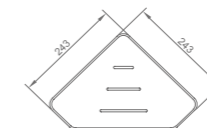

SMART BEAUTY

Things in the world cannot find a kind of immutable beauty. In a rapidly changing world, our understanding of life needs to face everything in a thoughtful manner to understand the smart beauty of disagreement.

Product Name: Hanging Basket
Main Material: SS304
Finish: Mirror or Black matt

WGL11010

Structure

WGL12010

Structure

WGL13010

Structure

WGL21010

Structure

WGL22010

Main Material: SS304+ABS

Structure

WGL23010

Structure

WGL22020

Main Material: SS304+ABS

Structure

WGL10070

Main Material: Aluminum Alloy
Finish: Persian Gray

Structure

WGL30030

Main Material: Aluminum Alloy
Finish: Persian Gray

Structure