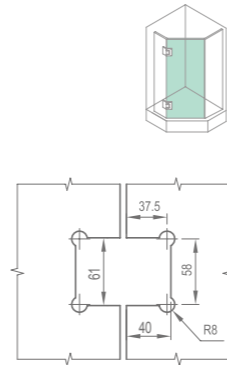

Product Name: Glass Door Hinge
Main Material: SS304
Finish: Mirror/Satin
Glass Door Thickness: 8-12mm
Glass Door Width: 600-800mm
Maximum Door Weight: 65kg/pair

WHY11010

Original Code: Y1101

Function: ■ 90 ■ 90

Structure

WHY11020

Original Code: Y1102

Function: ■ 90 ■ 90

Structure

WHY11030

Original Code: Y1103

Function: ■ 90 ■ 90

Structure

WHY11040

Original Code: Y1104

Function: ■ 90 ■ 135

Structure

WHY11050

Original Code: Y1105

Function: ■ 90 ■ 180

Structure

WHY11060

Original Code: Y1106

Function: ■ 90 ■ 90

Structure

Product Name: Glass Door Hinge
Main Material: SS304
Finish: Mirror/Satin
Glass Door Thickness: 8-12mm
Glass Door Width: 600-800mm
Maximum Door Weight: 65kg/pair

WHY12010

Original Code: Y1201

Function: ■ 90 ■ 90

Structure

WHY12020

Original Code: Y1202

Function: ■ 90 ■ 90

Structure

WHY12030

Original Code: Y1203

Function: ■ 90 ■ 90

Structure

WHY12040

Original Code: Y1204

Function: ■ 90 ■ 135

Structure

WHY12050

Original Code: Y1205

Function: ■ 90 ■ 180

Structure

WHY12060

Original Code: Y1206

Function: ■ 90 ■ 90

Structure