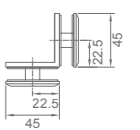

Structure

**WWB12080**

Original Code: WB1208  
Glass Door Thickness: 8-12mm

Structure

**WWB3102D**

Glass Door Thickness: 8-10mm

Structure

**WWB3103D**