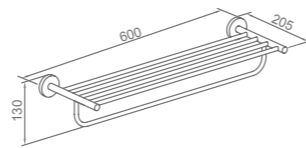

Main Material: SS304
Finish: Mirror

WWG40010

Product Name: Towel Shelf

Structure

WWG40040

Product Name: Towel Shelf

Structure

WWG40210

Product Name: Tissue Holder

Structure

WWG40240

Product Name: Toilet Brush

Structure

WWG40090

Product Name: Clothes Hook

Structure

WWG40100

Product Name: Clothes Hook

Structure

WWG5009A

Product Name: Clothes Hook

Structure

Main Material: SS304
Finish: Mirror

WWG41010

Product Name: Towel Shelf

Structure

WWG41040

Product Name: Towel Shelf

Structure

WWG41210

Product Name: Tissue Holder

Structure

WWG41240

Product Name: Toilet Brush

Structure