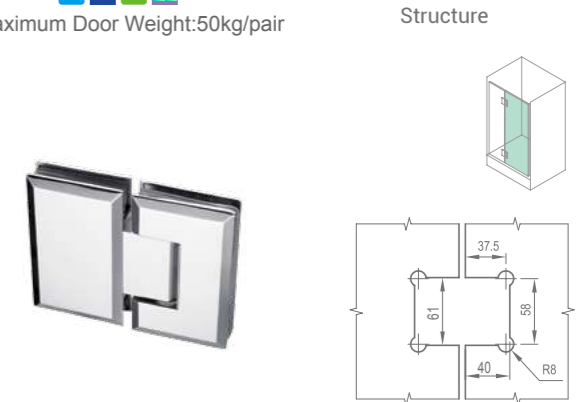

**WHY1201D**

Function: ■ 90° ■ 135°

**WHY1202D**

Function: ■ 90° ■ 135° ■ 180°

Product Name: Glass Door Hinge  
Main Material: SS304  
Finish: Mirror/Satin  
Glass Door Thickness: 8-12mm  
Glass Door Width: 600-800mm

**WHY1204D**

Function: ■ 90° ■ 135°  
Maximum Door Weight:50kg/pair

**WHY1205D**

Function: ■ 90° ■ 180°  
Maximum Door Weight:50kg/pair

**WHY1904D**

Function: ■ 90° ■ 135°  
glass is free of defects  
strip is completely stuck in  
Maximum Door Weight:45kg/pair  
Opening type: open-out