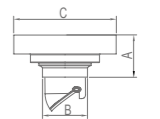

WDL49040

Main Material: Brass
Finish: Chrome
Wall Thickness: 3mm

Pipe Diameter	A(mm)	B(mm)	C(mm)
Ø50	44	Ø44	□100