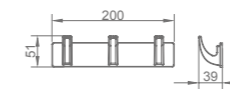

Structure

**WYG30030-5**

Structure

Product Name: Clothes Hook  
Main Material: Stainless Steel  
+Zinc Alloy  
Finish: Chrome

**WYG20040-3**

Structure

**WYG20040-5**

Structure