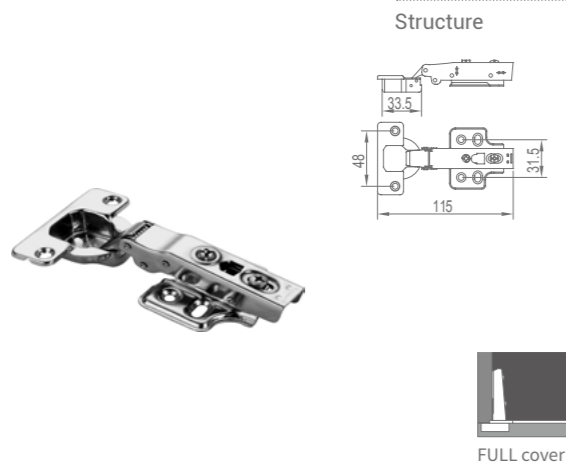

Product Name: Cabinet Door Hinge
Main Material: SS304
Finish: Nickel-plated
Opening Angle: 110°

Applicable thickness of door: 14-20mm
Maximum loading capacity: 8Kg/pair
Feature: 2 speed, opening and closing softly, hydraulic cushion
Diameter of hinge cup: 35mm

WJY1211A