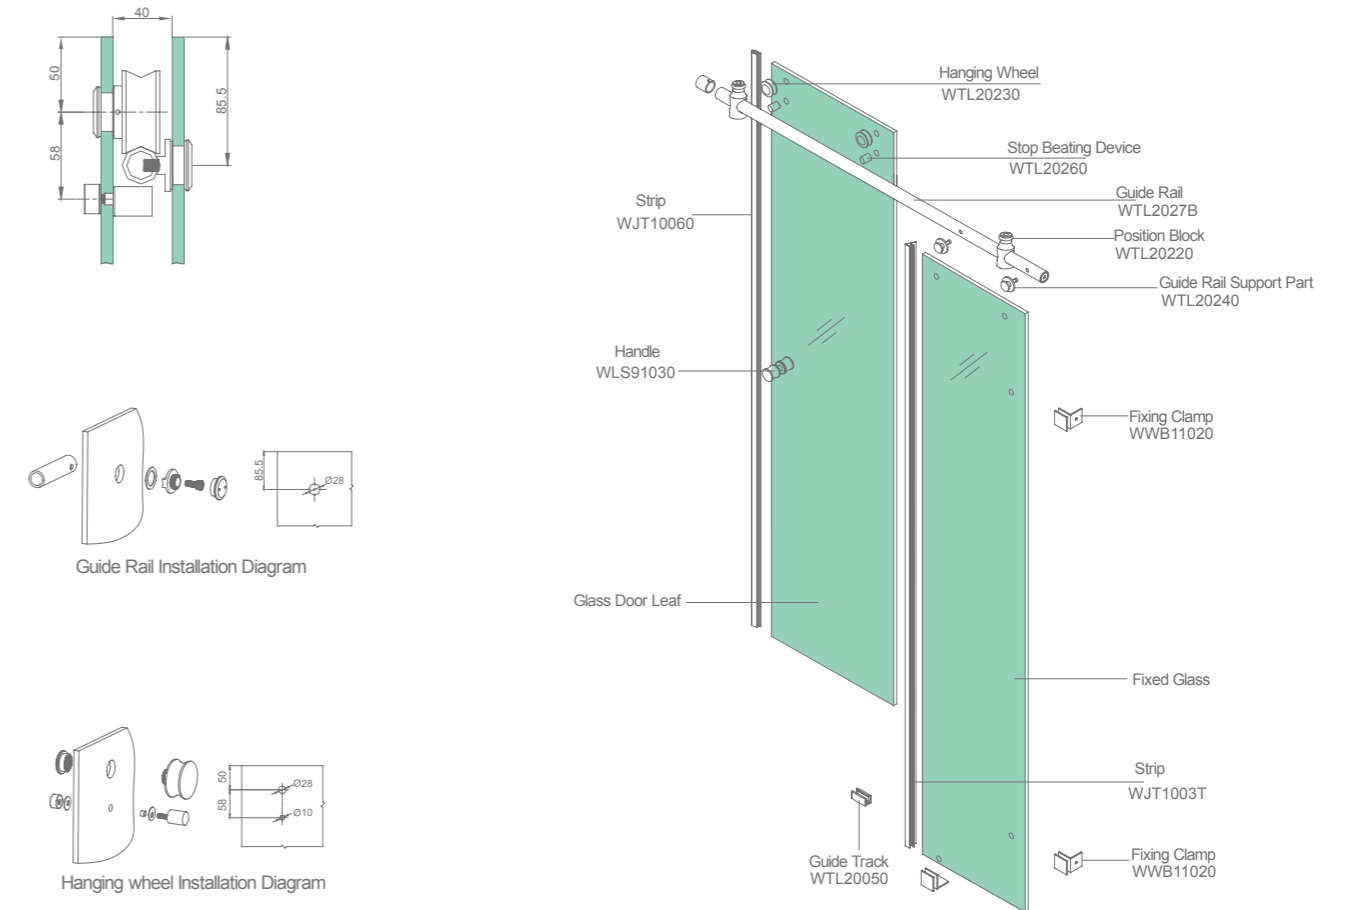

Shower Room Installation Diagram

Accessories List

 WTL20230 *2	 WTL20240 *2	 WTL20050 *1	 WTL20260 *2	 ★ WTL2027B *1
 WTL20220 *2	 WLS91030 *1	 WWB11020 *3	 ♦ WJT1003T *1	 ♦ WJT10060 *1

★ Customized Product   ♦ Optional Accessories