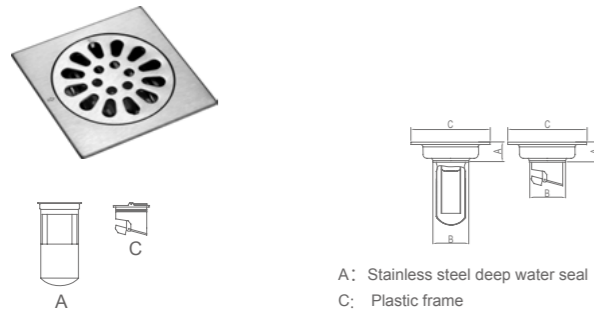

WDL2011A/C
Wall Thickness: 2mm

A: Stainless steel deep water seal
C: Plastic frame

Model	Pipe Diameter	A(mm)	B(mm)	C(mm)
WDL2011A	Ø50	25	Ø45	□100
WDL2011C	Ø50	25	Ø45	□100