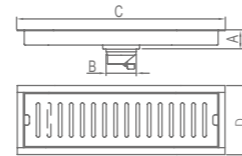

WDL60090

Wall Thickness: 1mm