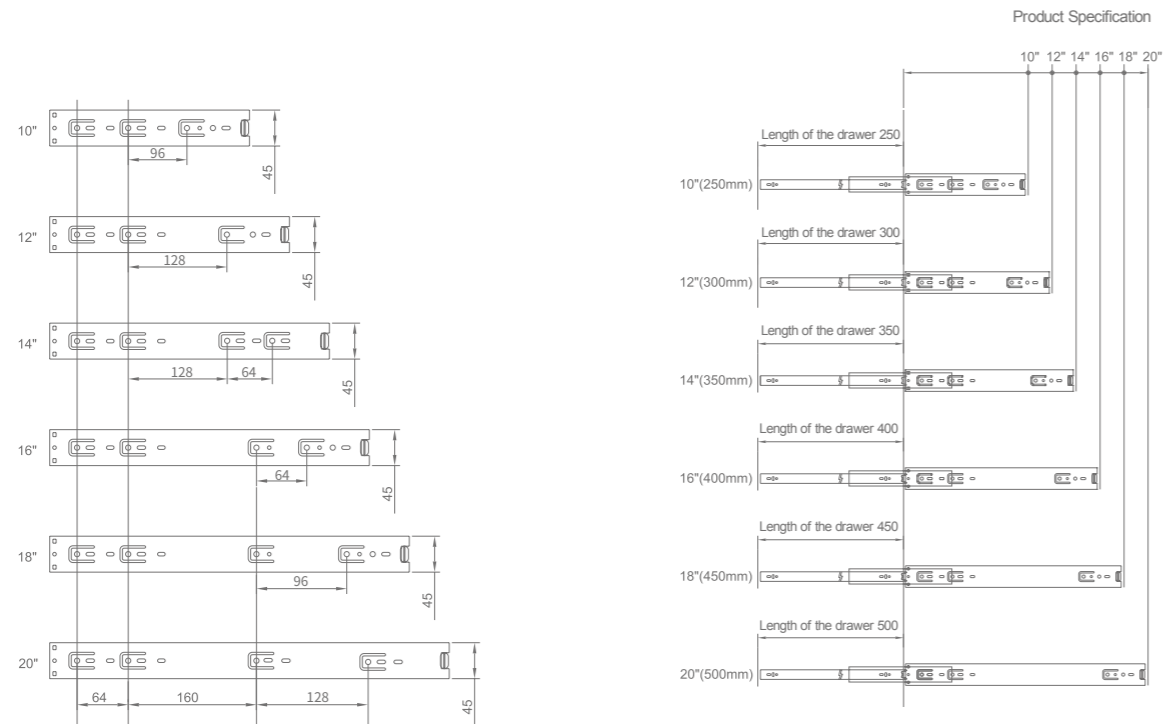

Length: 10" 12" 14" 16" 18" 20"