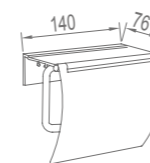

Product Name: Tissue Box

WZH10100

Main Material: SS304
Finish: Mirror

Structure

WZH10110

Main Material: SS304
Finish: Mirror

Structure

WZH10120

Main Material: SS304
Finish: Mirror

Structure

WZH10130

Main Material: SS304
Finish: Mirror

Structure

WZH10140

Main Material: SS304
Finish: Mirror

Structure

WZH10150

Main Material: Aluminum Alloy
Finish: Persian Gray

Structure

Product Name: Tissue Box

WZH10160

Main Material: Aluminum Alloy
Finish: Persian Gray

Structure

WZH30060

Main Material: ABS
Finish: White

Structure

WZH30070

Main Material: ABS
Finish: White

Structure

WZH10170

Main Material: Aluminum Alloy
Finish: Persian Gray

Structure