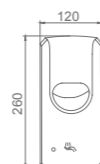

Product Name: Soap Dispenser
Main Material: ABS

WFJ10020

Structure

WFJ10030

Structure

WFJ10040

Structure

WFJ10050

Structure

WFJ41010

Fn: Contactless, infrared sensing

Structure

WFJ41020

Fn: Contactless, infrared sensing

Structure

Product Name: Tissue Box
Main Material: SS304

WZH10030

Original Code: ZH103
Finish: Mirror

Structure

WZH10050

Original Code: ZH103
Finish: Mirror

Structure

WZH1006A

Finish: Satin

Structure

WZH1007A

Finish: Satin

Structure

WZH10080

Original Code: ZH108
Finish: Mirror

Structure

WZH1009A

Original Code: ZH109A
Finish: Mirror

Structure