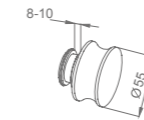

Structure

WTL20220

Product Name: Position Block
Main Material: SS304
Finish: Mirror/Satin