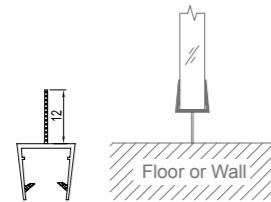

Product Name: Strip
Main Material: PVC
Finish: Transparent/Black
Glass Thickness: 8/10/12mm
Install Method: Clip the glass at side

WJT10010

Original Code: JT101
Function Features: Resist water-penetration from the bottom of door sash and the side of door.

Structure

WJT10020

Original Code: JT102
Function Features: Resist water-penetration at the side hung door which can open 180°

Structure

WJT10030

Original Code: JT103
Function Features: Resist water-penetration at the side hung door which can open 90°

Structure

WJT1003T

Original Code: JT103T
Function Features: Resist water-penetration at the gap between sliding glass doors and fixed glass

Structure

Product Name: Strip
Main Material: PVC
Finish: Transparent/Black
Glass Thickness: 8/10/12mm
Install Method: Clip the glass at side

WJT10040

Original Code: JT104
Function Features: Waterproof at the side hung door which can open 135°

Structure

WJT10050

Original Code: JT105
Function Features: Resist water-penetration from the bottom of door sash and the side of door.

Structure

WJT10060

Original Code: JT106
Function Features: Resist water-penetration from the crack of door

Structure

WJT10080

Original Code: JT108
Function Features: Resist water-penetration from the crack of sliding glass door.

Structure