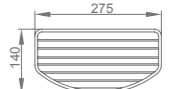

Structure

**WGL20040**

Original Code: GL204  
Dimensions: 265\*120\*60

Structure

**WGL20050**

Original Code: GL205  
Dimensions: 275\*140\*60

Structure

**WGL30010**