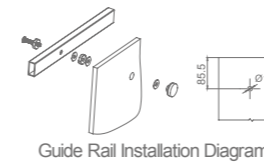

Accessories List

 WTL10210 *2	 WTL10220 *2	 WTL10230 *2	 WTL10240 *2	 WTL10260 *2	 ★ WTL10270 *1
 WLS91030 *1	 WTL20050 *1	 WWB11020 *3	 ◆ WJT10030 *1	 ◆ WJT10060 *1	

★:Customized Product   ◆:Optional Accessories