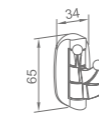

EXQUISITE

Without excessive luxury,
Only a stylish and sophisticated posture,
The romantic atmosphere creates lasting beauty,
Enjoy the beautiful moments of life in the passing of time.

WYG0004A

Original Code: YG0004A
Product Name: Clothes Hook
Patent Number: CN201330230902.0
Main Material: SS304
Finish: Mirror

Structure

WYG53680

Original Code: YG5368
Product Name: Clothes Hook
Patent Number: CN201430047199.4
Main Material: SS304
Finish: Mirror

Structure

WYG51750

Product Name: Clothes Hook
Main Material: SS304
Finish: Mirror

Structure

WYG11010

Product Name: Clothes Hook
Main Material: SS304
Finish: Mirror

Structure

WYG11020

Product Name: Towel Bar
Main Material: SS304
Finish: Mirror

Structure

WYG11050

Product Name: Towel Bar
Main Material: Aluminum Alloy
Finish: Persian Gray

Structure

WYG12010

Product Name: Clothes Hook
Main Material: Zinc Alloy
Finish: Chrome

Structure

WYG12020

Product Name: Clothes Hook
Main Material: Brass
Finish: Chrome

Structure

WYG12030

Product Name: Clothes Hook
Main Material: Zinc Alloy
Finish: Chrome

Structure