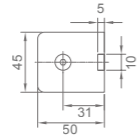

Product Name: Fixing Clamp
Main Material: SS304
Finish: Mirror/Satin
Glass Door Thickness: 8-12mm

WWB11010

Original Code: WB1101

Structure