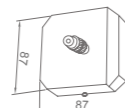

WHJ10040

Original Code: HZJ104
Product Name: Cosmetic Mirror
Main Material: Brass
Finish: Chrome
Feature: Plane mirror & Magnifier 3 times

Structure

WHJ10080

Original Code: HZJ108
Product Name: Cosmetic Mirror
Main Material: Brass
Finish: Chrome
Feature: Plane mirror & Magnifier 3 times

Structure

WHJ20060

Original Code: HZJ206
Product Name: Cosmetic Mirror
Main Material: Brass
Finish: Chrome
Feature: Magnifier 3 times
Source of light: LED
Input Voltage: AC220V
Terminal: 3 pin

Structure

WFJ2101A

Original Code: LY01
Product Name: Clothes Racks
Main Material: SS304
Finish: Mirror
Minimum rope length: 2.2m
Maximum Capacity: 5kg

Structure

WFJ2102A

Original Code: LY02
Product Name: Clothes Racks
Main Material: SS304
Finish: Mirror
Minimum rope length: 2.2m
Maximum Capacity: 5kg

Structure

WFJ31010

Product Name: Folding clothes Racks
Main Material: SS304
Finish: Satin
Maximum Capacity: 30kg

Structure

MODERN

The product combines a simple metal wire frame with cool colors, Shows the light luxury atmosphere of modernity and industry, fashion and nobility.