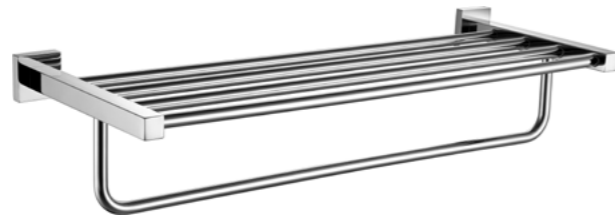

WWG3504A

Product Name: Towel Shelf