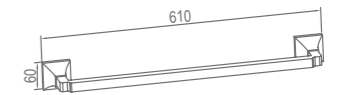

Main Material: SS304
Finish: Mirror

WWG3501A

Product Name: Towel Shelf

Structure

WWG3504A

Product Name: Towel Shelf

Structure

WWG3509A

Product Name: Clothes Hook

Structure

WWG3521A

Product Name: Tissue Holder

Structure

WWG3524A

Product Name: Toilet Brush

Structure

Main Material: SS304
Finish: Mirror

WWG3801A

Product Name: Towel Shelf

Structure

WWG3804A

Product Name: Towel Shelf

Structure

WWG3821A

Product Name: Tissue Holder

Structure

WWG3824A

Product Name: Toilet Brush

Structure