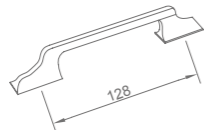

Product Name: Cabinet Door Handle

WJL12010

Main Material: SS304
Finish: Satin
Mounting Center Distance: 128mm

Structure

WJL12020

Main Material: SS304
Finish: Satin
Mounting Center Distance: 128mm

Structure

WJL12050

Main Material: SS304
Finish: Satin
Mounting Center Distance: 128mm

Structure

WJL22010

Main Material: Aluminium alloy
Finish: Silver Anodizing
Mounting Center Distance: 128mm

Structure

WJL22020

Main Material: Aluminium alloy
Finish: Silver Anodizing
Mounting Center Distance: 128mm

Structure

WJL22030

Main Material: Aluminium alloy
Finish: Black matt
Mounting Center Distance: 128mm

Structure

WJL22040

Main Material: Aluminium alloy
Finish: Black matt
Mounting Center Distance: 128mm

Structure

WJL22050

Main Material: Aluminium alloy
Finish: Satin

Structure

WJL52040

Product Name: towel bar
Main Material: Aluminium alloy
Finish: Black matt

Structure

WJL52010

Product Name: bookshelf
Main Material: Aluminium alloy
Finish: Orange

Structure

WJL52030

Product Name: Clothes pole
Main Material: Aluminium alloy
Finish: Black matt

Structure

WJF10010

Product Name: Clothes Rail
Main Material: Aluminium alloy
Finish: Silver Anodizing

Structure

WJF10020

Product Name: Clothes Rail
Main Material: SS304
Finish: Mirror

Structure

WJF11010

Product Name: Clothes Rail Bracket
Main Material: Zinc Alloy
Finish: Chrome

Structure

WJF11020

Product Name: Clothes Rail Bracket
Main Material: Zinc Alloy
Finish: Chrome

Structure

WJF13030

Product Name: Rebound device
Main Material: Plastic
Finish: White

Structure

WJF13040

Product Name: Rebound device
Main Material: Plastic
Finish: White

Structure

WJF13010

Product Name: Rebound device
Main Material: Plastic
Finish: White

Structure