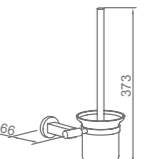

Product Name: Tissue Holder

Structure

**WWG41240**

Product Name: Toilet Brush

Structure

Main Material: Stainless Steel+Zinc Alloy  
Finish: Dark Bronze ORB

**WWG60010**

Product Name: Towel Shelf