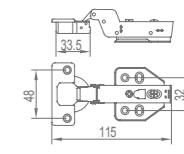

Structure

Concealed

**WJY2201C**

Original Code: WJY22A3  
Detachable

Structure

Concealed

Product Name: Cabinet Door Hinge  
Main Material: SS304  
Finish: Nickel-plated  
Opening Angle: 110°

Applicable thickness of door: 14-20mm  
Maximum loading capacity: 8Kg/pair  
Feature: 2 speed, opening and closing softly, hydraulic cushion  
Diameter of hinge cup: 35mm