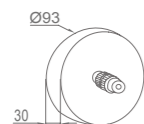

Structure

**WFJ2101A**

Original Code: LY01  
Product Name: Clothes Racks  
Main Material: SS304  
Finish: Mirror  
Minimum rope length: 2.2m  
Maximum Capacity: 5kg

Structure

**WFJ2102A**

Original Code: LY02  
Product Name: Clothes Racks  
Main Material: SS304  
Finish: Mirror  
Minimum rope length: 2.2m  
Maximum Capacity: 5kg