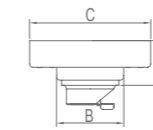

WDL40100

Main Material: SS304
Finish: Stain
Wall Thickness: 3mm

Pipe Diameter	A(mm)	B(mm)	C(mm)
Ø50	31.5	Ø47	□100