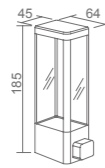

Product Name: Soap Dispenser
Main Material: ABS

WFJ10020

Structure

WFJ10030

Structure

WFJ10040

Structure

WFJ10050

Structure

WFJ41010

Fn: Contactless, infrared sensing

Structure

WFJ41020

Fn: Contactless, infrared sensing

Structure

Product Name: Tissue Box
Main Material: SS304

WZH10030

Original Code: ZH103
Finish: Mirror

Structure

WZH10050

Original Code: ZH103
Finish: Mirror

Structure

WZH1006A

Finish: Satin

Structure

WZH1007A

Finish: Satin

Structure

WZH10080

Original Code: ZH108
Finish: Mirror

Structure

WZH1009A

Original Code: ZH109A
Finish: Mirror

Structure