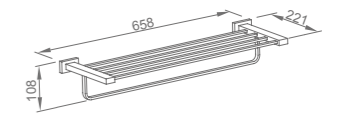

Main Material: SS304
Finish: Black matt

WWG53010

Product Name: Towel Shelf

WWG53040

Product Name: Towel Shelf

WWG53210

Product Name: Tissue Holder

WWG53240

Product Name: Toilet Brush

Main Material: SS304
Finish: Mirror

WWG17010

Product Name: Towel Shelf

WWG17040

Product Name: Towel Shelf

Structure

WWG17220

Product Name: Tissue Holder

WWG17240

Product Name: Toilet Brush