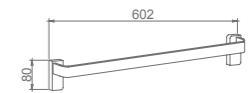

Product Name: Tissue Holder

Structure

**WGL10060**

Product Name: Hanging Basket

Structure

**WWG52010**

Product Name: Towel Shelf

Structure