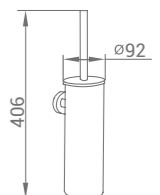

Product Name: Tissue Holder

Structure

**WWG55240**

Product Name: Toilet Brush

Structure

Main Material: SS304  
Finish: Mirror

**WWG3501A**

Product Name: Towel Shelf