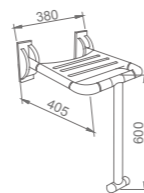

Structure

**WYD10040**

Main Material: Nylon+Stainless Steel

Structure

**WYD10130**

Main Material: Aluminum Alloy+ABS

Product Name: Baby Table  
Main Material: HDPE  
Finish: Gray

Structure