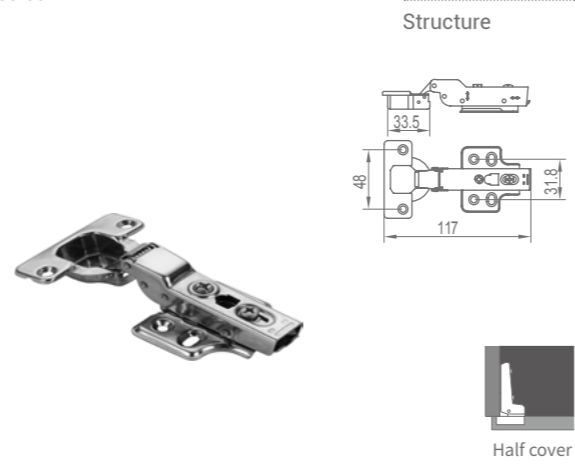

WJY2211B

Detachabl