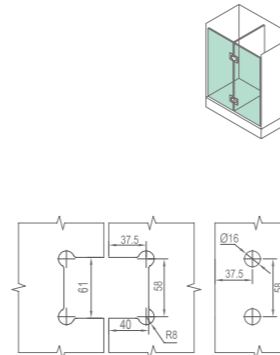

Product Name: Glass Door Hinge  
Main Material: SS304  
Finish: Mirror/Satin  
Glass Door Thickness: 8-12mm  
Glass Door Width: 600-800mm  
Maximum Door Weight: 65kg/pair

**WHY12010**

Original Code: Y1201