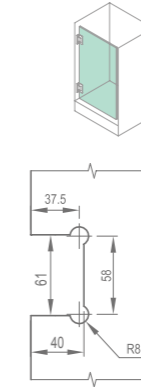

Product Name: Glass Door Hinge
Main Material: SS304
Finish: Mirror/Satin
Glass Door Thickness: 8-12mm
Glass Door Width: 600-800mm
Maximum Door Weight: 65kg/pair

WHY11010

Original Code: Y1101

Function: ■ 90 ■ 90

Structure

WHY11020

Original Code: Y1102

Function: ■ 90 ■ 90

Structure

WHY11030

Original Code: Y1103

Function: ■ 90 ■ 90

Structure

WHY11040

Original Code: Y1104

Function: ■ 90 ■ 135

Structure

WHY11050

Original Code: Y1105

Function: ■ 90 ■ 180

Structure

WHY11060

Original Code: Y1106

Function: ■ 90 ■ 90

Structure

Product Name: Glass Door Hinge
Main Material: SS304
Finish: Mirror/Satin
Glass Door Thickness: 8-12mm
Glass Door Width: 600-800mm
Maximum Door Weight: 65kg/pair

WHY12010

Original Code: Y1201

Function: ■ 90 ■ 90

Structure

WHY12020

Original Code: Y1202

Function: ■ 90 ■ 90

Structure

WHY12030

Original Code: Y1203

Function: ■ 90 ■ 90

Structure

WHY12040

Original Code: Y1204

Function: ■ 90 ■ 135

Structure

WHY12050

Original Code: Y1205

Function: ■ 90 ■ 180

Structure

WHY12060

Original Code: Y1206

Function: ■ 90 ■ 90

Structure