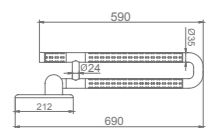

Product Name: Handrail
Main Material: SS304
Finish: Mirror or Satin

WFS31020

Original Code:YL3102

Structure

WFS11010

Original Code:FS1101

Structure

WFS12010

Original Code: FS1201

Structure

WFS13020

Original Code: FS1302

Structure

WFS1107L/R

Original Code: FS1107L/R

Structure

Product Name: Safety Handrail
Main Material: Nylon+Aluminium Alloy or SS304
Finish: Yellow+Mirror
Function:Anti-skid

WFS41010

Structure

WFS41011

Structure

WFS42110

Structure

WFS42080

Structure

WFS4107L/R

Structure

WFS42090

Structure