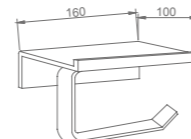

Product Name: Tissue Box

WZH10100

Main Material: SS304
Finish: Mirror

Structure

WZH10110

Main Material: SS304
Finish: Mirror

Structure

WZH10120

Main Material: SS304
Finish: Mirror

Structure

WZH10130

Main Material: SS304
Finish: Mirror

Structure

WZH10140

Main Material: SS304
Finish: Mirror

Structure

WZH10150

Main Material: Aluminum Alloy
Finish: Persian Gray

Structure

Product Name: Tissue Box

WZH10160

Main Material: Aluminum Alloy
Finish: Persian Gray

Structure

WZH30060

Main Material: ABS
Finish: White

Structure

WZH30070

Main Material: ABS
Finish: White

Structure

WZH10170

Main Material: Aluminum Alloy
Finish: Persian Gray

Structure