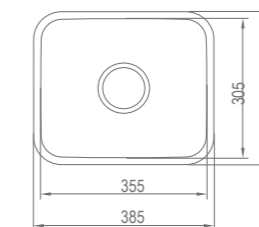

Product Name: Stainless steel sink
Main Material: SS304
Finish: Satin
Process: Tensile

WCP11030

Opening size of basin under platform: 740X390X(4XR20)

Structure

WCP11040

Opening size of basin under platform : 690X375X(4XR20)

Structure

Product Name: Stainless steel sink
Main Material: SS304
Finish: Satin
Process: Tensile

WCP12030

Opening size of basin under platform : 590X400X(4XR30)

Structure

WCP12040

Opening size of basin under platform : 390X390X(4XR20)

Structure

WCP12050

Opening size of basin under platform: 355X305X(4XR50)

Structure

WCP12070

Finish: Frosted
Opening size of basin under platform : 570X420X(4XR30)

Structure

Product Name: Stainless steel sink
Main Material: SS304
Finish: Satin
Process: Manual

WCP12060

Opening size of basin under platform : 750X400X(4XR10)

Structure