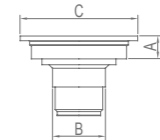

WDL39210

Wall Thickness: 4mm

Pipe Diameter	A(mm)	B(mm)	C(mm)
Ø50	20	Ø45	□100