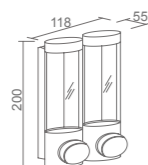

Product Name: Soap Dispenser
Main Material: ABS

WFJ10020

Structure

WFJ10030

Structure

WFJ10040

Structure

WFJ10050

Structure

WFJ41010

Fn: Contactless, infrared sensing

Structure

WFJ41020

Fn: Contactless, infrared sensing

Structure

Product Name: Tissue Box
Main Material: SS304

WZH10030

Original Code: ZH103
Finish: Mirror

Structure

WZH10050

Original Code: ZH103
Finish: Mirror

Structure

WZH1006A

Finish: Satin

Structure

WZH1007A

Finish: Satin

Structure

WZH10080

Original Code: ZH108
Finish: Mirror

Structure

WZH1009A

Original Code: ZH109A
Finish: Mirror

Structure