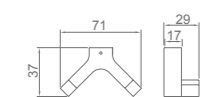

EXQUISITE

Without excessive luxury,
Only a stylish and sophisticated posture,
The romantic atmosphere creates lasting beauty,
Enjoy the beautiful moments of life in the passing of time.

WYG0004A

Original Code: YG0004A
Product Name: Clothes Hook
Patent Number: CN201330230902.0
Main Material: SS304
Finish: Mirror

Structure

WYG53680

Original Code: YG5368
Product Name: Clothes Hook
Patent Number: CN201430047199.4
Main Material: SS304
Finish: Mirror

Structure

WYG51750

Product Name: Clothes Hook
Main Material: SS304
Finish: Mirror

Structure

WYG11010

Product Name: Clothes Hook
Main Material: SS304
Finish: Mirror

Structure

WYG11020

Product Name: Towel Bar
Main Material: SS304
Finish: Mirror

Structure

WYG11050

Product Name: Towel Bar
Main Material: Aluminum Alloy
Finish: Persian Gray

Structure

WYG12010

Product Name: Clothes Hook
Main Material: Zinc Alloy
Finish: Chrome

Structure

WYG12020

Product Name: Clothes Hook
Main Material: Brass
Finish: Chrome

Structure

WYG12030

Product Name: Clothes Hook
Main Material: Zinc Alloy
Finish: Chrome

Structure