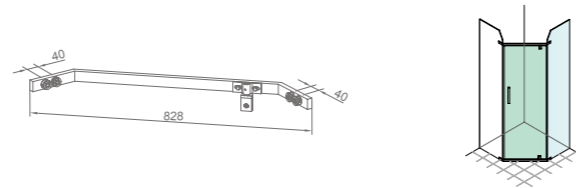

Product Name: Side Hung Pivot
Main Material: SS304
Finish: Mirror/Satin
Glass Door Thickness: 8-10mm
Applicable Door Width: 600mm
Maximum custom door width: 800mm
Maximum Loading: 45kg

★ : Length can be customized according to project demand

★ **WYP10010**

Original Code: YP101

Structure

★ **WYP10040**

Original Code: YP104

Structure

★ **WYP10050**

Original Code: YP105

Structure

★ **WYP14010**

Structure

Product Name: Side Hung Pivot
Main Material: SS304
Finish: Mirror/Satin
Glass Door Thickness: 8-10mm
Applicable Door Width: 600mm
Maximum custom door width: 800mm
Maximum Loading: 45kg

★ : Length can be customized according to project demand

★ **WYP13010**

Original Code: YP131
Maximum custom door width: 1000mm
Maximum Loading: 65kg

Structure

★ **WYP13040**

Original Code: YP134
Maximum custom door width: 1000mm
Maximum Loading: 65kg

Structure

★ **WYP13050**

Original Code: YP135
Maximum custom door width: 1000mm
Maximum Loading: 65kg

Structure

★ **WYP14020**

Maximum custom door width: 800mm
Maximum Loading: 45kg

Structure