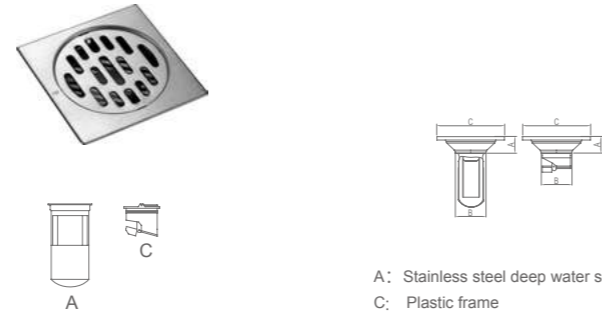

**WDL1012A/C**  
Wall Thickness: 1mm

A: Stainless steel deep water seal  
C: Plastic frame

Model	Pipe Diameter	A(mm)	B(mm)	C(mm)
WDL1012A	Ø50	28	Ø45	□100
WDL1012C	Ø50	28	Ø45	□100

**WDL101XA/C**  
Wall Thickness: 1mm