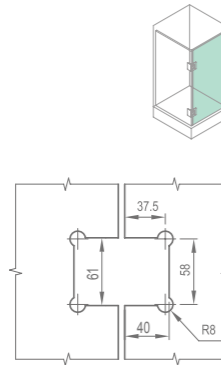

Product Name: Glass Door Hinge
Main Material: SS304
Finish: Mirror/Satin
Glass Door Thickness: 8-12mm
Glass Door Width: 600-800mm
Maximum Door Weight: 65kg/pair

WHY11010

Original Code: Y1101

Function: ■ 90 ■ 90

Structure

WHY11020

Original Code: Y1102

Function: ■ 90 ■ 90

Structure

WHY11030

Original Code: Y1103

Function: ■ 90 ■ 90

Structure

WHY11040

Original Code: Y1104

Function: ■ 90 ■ 135

Structure

WHY11050

Original Code: Y1105

Function: ■ 90 ■ 180

Structure

WHY11060

Original Code: Y1106

Function: ■ 90 ■ 90

Structure

Product Name: Glass Door Hinge
Main Material: SS304
Finish: Mirror/Satin
Glass Door Thickness: 8-12mm
Glass Door Width: 600-800mm
Maximum Door Weight: 65kg/pair

WHY12010

Original Code: Y1201

Function: ■ 90 ■ 90

Structure

WHY12020

Original Code: Y1202

Function: ■ 90 ■ 90

Structure

WHY12030

Original Code: Y1203

Function: ■ 90 ■ 90

Structure

WHY12040

Original Code: Y1204

Function: ■ 90 ■ 135

Structure

WHY12050

Original Code: Y1205

Function: ■ 90 ■ 180

Structure

WHY12060

Original Code: Y1206

Function: ■ 90 ■ 90

Structure