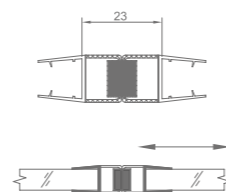

Product Name: Strip
Main Material: PVC
Finish: Transparent/Black
Install Method: Clip the glass at side

WJT10090

Original Code: JT109
Function Features: Seal up between glass and wall or ground.
Glass Thickness: 8/10mm

Structure

WJT10110

Original Code: JT111
Function Features: Seal up the fixed glass connecting place.
Glass Thickness: 8/10mm

Structure

WJT20010

Original Code: JT201
Function Features: Resist water-penetration from the crack of side-hung door which can open 180° or 90°
Glass Thickness: 8/10/12mm

Structure

WJT20020

Original Code: JT202
Function Features: Resist water-penetration from the crack of sliding glass door.
Glass Thickness: 8/10/12mm

Structure

Product Name: Strip
Main Material: PVC
Finish: Transparent/Black
Glass Thickness: 8/10/12mm
Install Method: Clip the glass at side

WJT20030

Original Code: JT203
Function Features: Resist water-penetration from side-hung door crack when installed at 135°
Install Method: Clip the glass at side

Structure

WJT30010

Original Code: JT301
Function Features: Resist water-penetration from 2 nos door sash and fixed glass door.
Install Method: Matched with WJT20030

Structure

WJT40010

Original Code: JT401
Function Features: Seal up the position of side profile.
Install Method: Put in profile groove, using with WTL30010 or WTL30020.

Structure