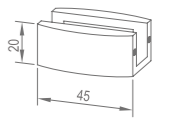

Structure

WTL10260

Product Name: Stop Beating Device
Main Material: SS304
Finish: Mirror/Satin
Door Thickness: 8-10mm