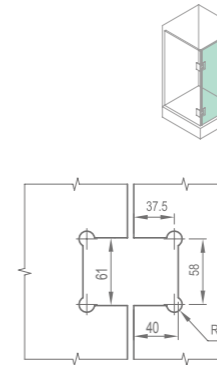

Product Name: Glass Door Hinge
Main Material: SS304
Finish: Mirror/Satin
Glass Door Thickness: 8-12mm
Glass Door Width: 600-800mm
Maximum Door Weight: 65kg/pair

WHY11010

Original Code: Y1101

Function: ■ 90 ■ 90

Structure

WHY11020

Original Code: Y1102

Function: ■ 90 ■ 90

Structure

WHY11030

Original Code: Y1103

Function: ■ 90 ■ 90

Structure

WHY11040

Original Code: Y1104

Function: ■ 90 ■ 135

Structure

WHY11050

Original Code: Y1105

Function: ■ 90 ■ 180

Structure

WHY11060

Original Code: Y1106

Function: ■ 90 ■ 90

Structure

Product Name: Glass Door Hinge
Main Material: SS304
Finish: Mirror/Satin
Glass Door Thickness: 8-12mm
Glass Door Width: 600-800mm
Maximum Door Weight: 65kg/pair

WHY12010

Original Code: Y1201

Function: ■ 90 ■ 90

Structure

WHY12020

Original Code: Y1202

Function: ■ 90 ■ 90

Structure

WHY12030

Original Code: Y1203

Function: ■ 90 ■ 90

Structure

WHY12040

Original Code: Y1204

Function: ■ 90 ■ 135

Structure

WHY12050

Original Code: Y1205

Function: ■ 90 ■ 180

Structure

WHY12060

Original Code: Y1206

Function: ■ 90 ■ 90

Structure