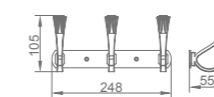

**WYG20020-5**

Structure

**WYG20030-3**

Structure

**WYG20030-5**

Structure

Product Name: Clothes Hook  
Main Material: Aluminum Alloy  
Finish: Persian Gray

**WYG30010-3**