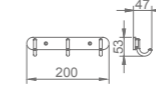

Structure

Product Name: Clothes Hook  
Main Material: Zinc Alloy  
Finish: Chrome

**WYG20010-3**

Structure

**WYG20010-5**

Structure

**WYG20020-3**

Structure