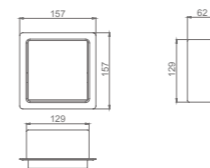

Product Name: Soap Dispenser
Main Material: ABS

WFJ10020

Structure

WFJ10030

Structure

WFJ10040

Structure

WFJ10050

Structure

WFJ41010

Fn: Contactless, infrared sensing

Structure

WFJ41020

Fn: Contactless, infrared sensing

Structure

Product Name: Tissue Box
Main Material: SS304

WZH10030

Original Code: ZH103
Finish: Mirror

Structure

WZH10050

Original Code: ZH103
Finish: Mirror

Structure

WZH1006A

Finish: Satin

Structure

WZH1007A

Finish: Satin

Structure

WZH10080

Original Code: ZH108
Finish: Mirror

Structure

WZH1009A

Original Code: ZH109A
Finish: Mirror

Structure