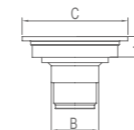

WDL39220

Wall Thickness: 4mm

Pipe Diameter	A(mm)	B(mm)	C(mm)
Ø50	20	Ø45	□100