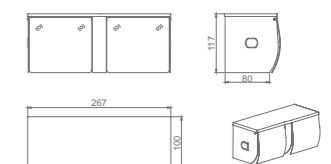

Product Name: Soap Dispenser
Main Material: ABS

WFJ10020

Structure

WFJ10030

Structure

WFJ10040

Structure

WFJ10050

Structure

WFJ41010

Fn: Contactless, infrared sensing

Structure

WFJ41020

Fn: Contactless, infrared sensing

Structure

Product Name: Tissue Box
Main Material: SS304

WZH10030

Original Code: ZH103
Finish: Mirror

Structure

WZH10050

Original Code: ZH103
Finish: Mirror

Structure

WZH1006A

Finish: Satin

Structure

WZH1007A

Finish: Satin

Structure

WZH10080

Original Code: ZH108
Finish: Mirror

Structure

WZH1009A

Original Code: ZH109A
Finish: Mirror

Structure