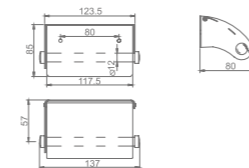

Product Name: Tissue Box

WZH10100

Main Material: SS304
Finish: Mirror

Structure

WZH10110

Main Material: SS304
Finish: Mirror

Structure

WZH10120

Main Material: SS304
Finish: Mirror

Structure

WZH10130

Main Material: SS304
Finish: Mirror

Structure

WZH10140

Main Material: SS304
Finish: Mirror

Structure

WZH10150

Main Material: Aluminum Alloy
Finish: Persian Gray

Structure

Product Name: Tissue Box

WZH10160

Main Material: Aluminum Alloy
Finish: Persian Gray

Structure

WZH30060

Main Material: ABS
Finish: White

Structure

WZH30070

Main Material: ABS
Finish: White

Structure

WZH10170

Main Material: Aluminum Alloy
Finish: Persian Gray

Structure