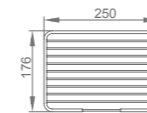

Product Name: Hanging Basket
Main Material: SS304
Finish: Mirror

WGL10030

Original Code: GL103
Dimensions: 220*220*60

Structure

WGL10050

Original Code: GL105
Dimensions: 230*230*60

Structure

WGL10040

Original Code: GL104
Dimensions: 215*215*60

Structure

Product Name: Hanging Basket
Main Material: SS304
Finish: Mirror

WGL20030

Original Code: GL203
Dimensions: 250*176*60

Structure

WGL20040

Original Code: GL204
Dimensions: 265*120*60

Structure

WGL20050

Original Code: GL205
Dimensions: 275*140*60

Structure

WGL30010

Original Code: GL301
Dimensions: 250*250*320

Structure

WGL30020

Original Code: GL302
Dimensions: 230*230*320

Structure

WGL40030

Original Code: GL403
Dimensions: 275*140*500