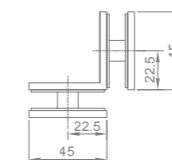

WWB3103D

Glass Door Thickness: 8-10mm

Structure