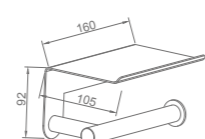

Product Name: Tissue Box

WZH10100

Main Material: SS304
Finish: Mirror

Structure

WZH10110

Main Material: SS304
Finish: Mirror

Structure

WZH10120

Main Material: SS304
Finish: Mirror

Structure

WZH10130

Main Material: SS304
Finish: Mirror

Structure

WZH10140

Main Material: SS304
Finish: Mirror

Structure

WZH10150

Main Material: Aluminum Alloy
Finish: Persian Gray

Structure

Product Name: Tissue Box

WZH10160

Main Material: Aluminum Alloy
Finish: Persian Gray

Structure

WZH30060

Main Material: ABS
Finish: White

Structure

WZH30070

Main Material: ABS
Finish: White

Structure

WZH10170

Main Material: Aluminum Alloy
Finish: Persian Gray

Structure