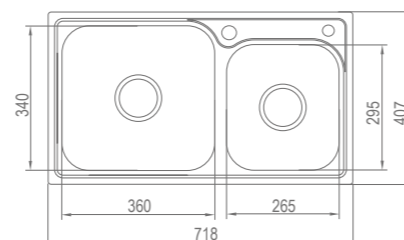

**WCP11030**

Opening size of basin under platform: 740X390X(4XR20)

Structure

**WCP11040**

Opening size of basin under platform : 690X375X(4XR20)

Structure

Product Name: Stainless steel sink  
Main Material: SS304  
Finish: Satin  
Process: Tensile