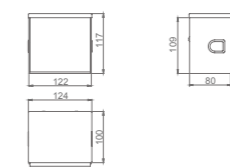

Product Name: Soap Dispenser
Main Material: ABS

WFJ10020

Structure

WFJ10030

Structure

WFJ10040

Structure

WFJ10050

Structure

WFJ41010

Fn: Contactless, infrared sensing

Structure

WFJ41020

Fn: Contactless, infrared sensing

Structure

Product Name: Tissue Box
Main Material: SS304

WZH10030

Original Code: ZH103
Finish: Mirror

Structure

WZH10050

Original Code: ZH103
Finish: Mirror

Structure

WZH1006A

Finish: Satin

Structure

WZH1007A

Finish: Satin

Structure

WZH10080

Original Code: ZH108
Finish: Mirror

Structure

WZH1009A

Original Code: ZH109A
Finish: Mirror

Structure