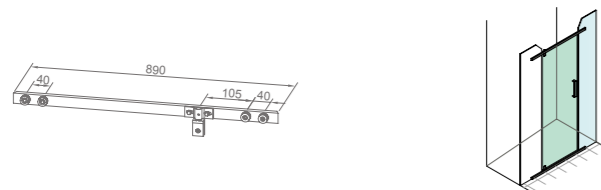

Structure

★ **WYP14010**

Structure

Product Name: Side Hung Pivot  
Main Material: SS304  
Finish: Mirror/Satin  
Glass Door Thickness: 8-10mm  
Applicable Door Width: 600mm  
Maximum custom door width: 800mm  
Maximum Loading: 45kg