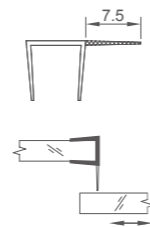

Product Name: Strip
Main Material: PVC
Finish: Transparent/Black
Glass Thickness: 8/10/12mm
Install Method: Clip the glass at side

WJT10010

Original Code: JT101
Function Features: Resist water-penetration from the bottom of door sash and the side of door.

Structure

WJT10020

Original Code: JT102
Function Features: Resist water-penetration at the side hung door which can open 180°

Structure

WJT10030

Original Code: JT103
Function Features: Resist water-penetration at the side hung door which can open 90°

Structure

WJT1003T

Original Code: JT103T
Function Features: Resist water-penetration at the gap between sliding glass doors and fixed glass

Structure

Product Name: Strip
Main Material: PVC
Finish: Transparent/Black
Glass Thickness: 8/10/12mm
Install Method: Clip the glass at side

WJT10040

Original Code: JT104
Function Features: Waterproof at the side hung door which can open 135°

Structure

WJT10050

Original Code: JT105
Function Features: Resist water-penetration from the bottom of door sash and the side of door.

Structure

WJT10060

Original Code: JT106
Function Features: Resist water-penetration from the crack of door

Structure

WJT10080

Original Code: JT108
Function Features: Resist water-penetration from the crack of sliding glass door.

Structure