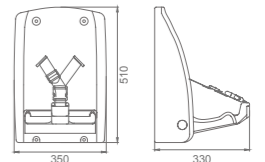

Product Name: Bathroom Stool
Finish: Yellow / White

Structure

WYD10030

Main Material: Nylon+Stainless Steel

Structure

WYD10040

Main Material: Nylon+Stainless Steel

Structure

WYD10130

Main Material: Aluminum Alloy+ABS

Product Name: Baby Table
Main Material: HDPE
Finish: Gray

Structure

WFG41010

Structure

WFG41020