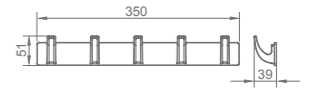

Structure

**WYG30030-5**

Structure

Product Name: Clothes Hook  
Main Material: Stainless Steel  
+Zinc Alloy  
Finish: Chrome

**WYG20040-3**

Structure

**WYG20040-5**

Structure