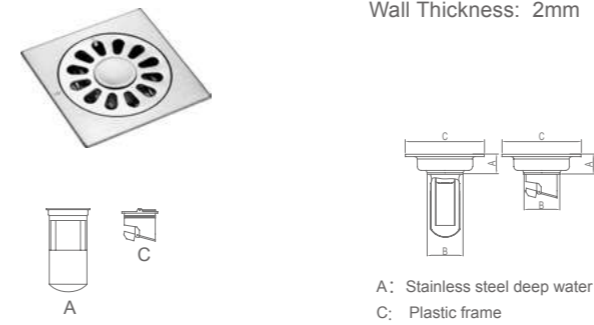

WDL201XA/C
Wall Thickness: 2mm

A: Stainless steel deep water seal
C: Plastic frame

Model	Pipe Diameter	A(mm)	B(mm)	C(mm)
WDL201XA	Ø50	25	Ø45	□100
WDL201XC	Ø50	25	Ø45	□100