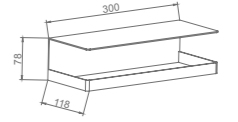

SMART BEAUTY

Things in the world cannot find a kind of immutable beauty. In a rapidly changing world, our understanding of life needs to face everything in a thoughtful manner to understand the smart beauty of disagreement.

Product Name: Hanging Basket
Main Material: SS304
Finish: Mirror or Black matt

WGL11010

Structure

WGL12010

Structure

WGL13010

Structure

WGL21010

Structure

WGL22010

Main Material: SS304+ABS

Structure

WGL23010

Structure

WGL22020

Main Material: SS304+ABS

Structure

WGL10070

Main Material: Aluminum Alloy
Finish: Persian Gray

Structure

WGL30030

Main Material: Aluminum Alloy
Finish: Persian Gray

Structure