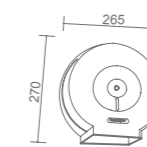

Product Name: Tissue Box

WZH10100

Main Material: SS304
Finish: Mirror

Structure

WZH10110

Main Material: SS304
Finish: Mirror

Structure

WZH10120

Main Material: SS304
Finish: Mirror

Structure

WZH10130

Main Material: SS304
Finish: Mirror

Structure

WZH10140

Main Material: SS304
Finish: Mirror

Structure

WZH10150

Main Material: Aluminum Alloy
Finish: Persian Gray

Structure

Product Name: Tissue Box

WZH10160

Main Material: Aluminum Alloy
Finish: Persian Gray

Structure

WZH30060

Main Material: ABS
Finish: White

Structure

WZH30070

Main Material: ABS
Finish: White

Structure

WZH10170

Main Material: Aluminum Alloy
Finish: Persian Gray

Structure