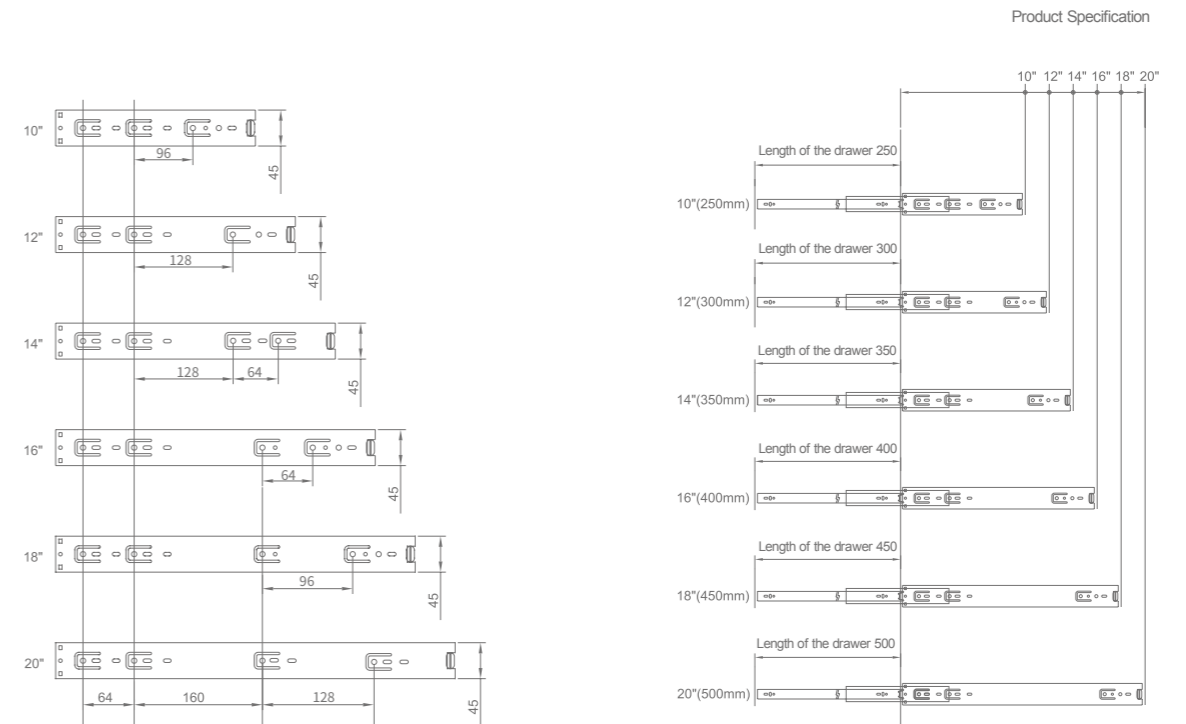

**WJH22010**

Length: 10" 12" 14" 16" 18" 20"

Product Name: Guide rail of the drawer  
 Main Material: Environment Friendly Galvanized Sheet  
 Finish: Zinc Plated  
 Maximum loading capacity: 25kg  
 Feature: Two rails, 3/4 parts to be pulled out, with  
 silence moving, with automatic reset, with anti-collision  
 and anti-trip and damping buffered function.