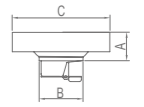

WDL40090

Main Material: SS304
Finish: Stain
Wall Thickness: 3mm

Pipe Diameter	A(mm)	B(mm)	C(mm)
Ø50	29.5	Ø45	□100