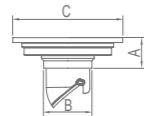

Product Name: Floor Drain
Main Material: Brass
Finish: Chrome

WDL39140

Wall Thickness: 4mm

Pipe Diameter	A(mm)	B(mm)	C(mm)
Ø50	26	Ø44	□100