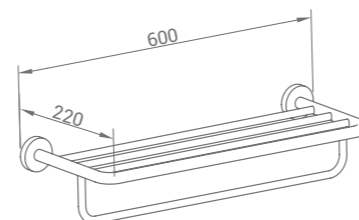

Product Name: Towel Shelf

Structure

**WWG1904A**

Product Name: Towel Shelf

Structure

Main Material: SS304  
Finish: Mirror

**WWG55010**

Product Name: Towel Shelf