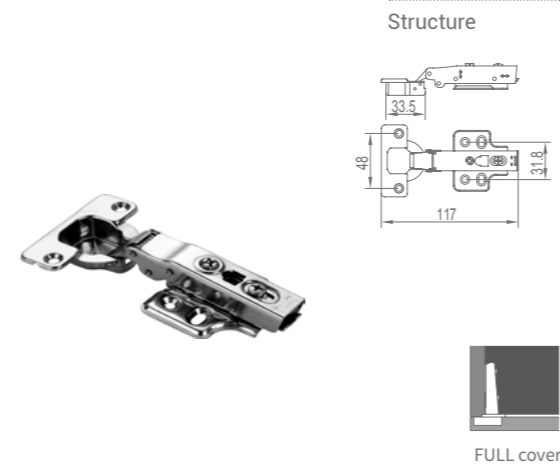

WJY2211A

Detachabl