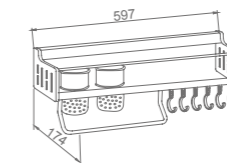

CONCISE

It's culture, it's boutique,
Or art is no longer important,
The most important thing is that it
satisfies the high simplicity of life,
Enjoy and unrestrained.

Product Name: Kitchen Storage Rack

WYG11040

Main Material: SS304
Finish: Mirror

Structure

WYG11060

Main Material: Aluminum Alloy
Finish: Dumb Gray

Structure

WYG11070

Main Material: Aluminum Alloy
Finish: Dumb Gray

Structure

WYG11080

Main Material: Aluminum Alloy
Finish: Bright

Structure

WYG11090

Main Material: Aluminum Alloy
Finish: Bright

Structure