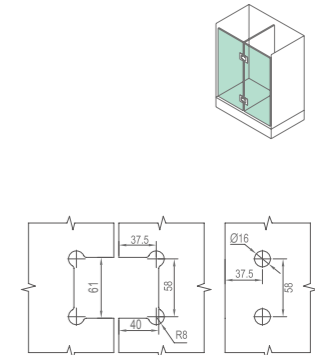

Function: ■ 90 ■ 180

Structure

**WHY12060**

Original Code: Y1206

Function: ■ 90 ■ 90

Structure

Product Name: Glass Door Hinge  
Main Material: SS304  
Finish: Mirror/Satin  
Glass Door Thickness: 8-12mm  
Glass Door Width: 600-800mm  
Maximum Door Weight:50kg/pair