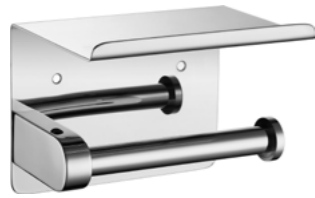

Original Code: ZH109A  
Finish: Mirror

Structure

Product Name: Tissue Box

**WZH10100**

Main Material: SS304  
Finish: Mirror

Structure

**WZH10110**

Main Material: SS304  
Finish: Mirror