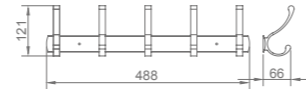

Product Name: Clothes Hook
Main Material: Aluminum Alloy
Finish: Persian Gray

Structure

Structure

Structure

Structure

Structure

Structure

Product Name: Clothes Hook
Main Material: Stainless Steel
+Zinc Alloy
Finish: Chrome

WYG20040-3

Structure

Structure

DESIGN

A unique experience with great wisdom and complexity
It adds a beautiful touch to the bathroom space.
The flexible and versatile functional design
reveals the warmth of life.