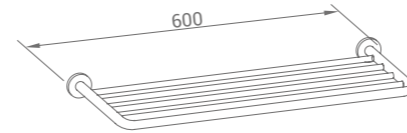

Main Material: SS304
Finish: Mirror

WWG1901A

Product Name: Towel Shelf

WWG1903A

Product Name: Towel Shelf

Structure

WWG1904A

Product Name: Towel Shelf

Main Material: SS304
Finish: Mirror

WWG55010

Product Name: Towel Shelf

WWG55040

Product Name: Towel Shelf

WWG55090

Product Name: Clothes Hook

Structure

WWG55210

Product Name: Tissue Holder

WWG55240

Product Name: Toilet Brush