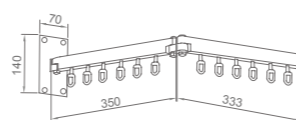

WHJ10040

Original Code: HZJ104
Product Name: Cosmetic Mirror
Main Material: Brass
Finish: Chrome
Feature: Plane mirror & Magnifier 3 times

Structure

WHJ10080

Original Code: HZJ108
Product Name: Cosmetic Mirror
Main Material: Brass
Finish: Chrome
Feature: Plane mirror & Magnifier 3 times

Structure

WHJ20060

Original Code: HZJ206
Product Name: Cosmetic Mirror
Main Material: Brass
Finish: Chrome
Feature: Magnifier 3 times
Source of light: LED
Input Voltage: AC220V
Terminal: 3 pin

Structure

WFJ2101A

Original Code: LY01
Product Name: Clothes Racks
Main Material: SS304
Finish: Mirror
Minimum rope length: 2.2m
Maximum Capacity: 5kg

Structure

WFJ2102A

Original Code: LY02
Product Name: Clothes Racks
Main Material: SS304
Finish: Mirror
Minimum rope length: 2.2m
Maximum Capacity: 5kg

Structure

WFJ31010

Product Name: Folding clothes Racks
Main Material: SS304
Finish: Satin
Maximum Capacity: 30kg

Structure

MODERN

The product combines a simple metal wire frame with cool colors, Shows the light luxury atmosphere of modernity and industry, fashion and nobility.