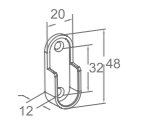

**WJF11010**

Product Name: Clothes Rail Bracket  
Main Material: Zinc Alloy  
Finish: Chrome

Structure

**WJF11020**

Product Name: Clothes Rail Bracket  
Main Material: Zinc Alloy  
Finish: Chrome

Structure