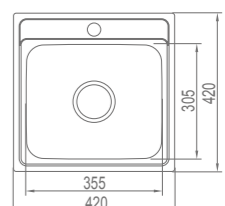

**WCP12030**

Opening size of basin under platform : 590X400X(4XR30)

Structure

**WCP12040**

Opening size of basin under platform : 390X390X(4XR20)

Structure

**WCP12050**

Opening size of basin under platform: 355X305X(4XR50)