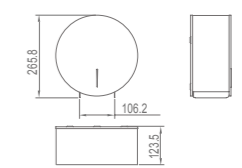

Product Name: Soap Dispenser
Main Material: ABS

WFJ10020

Structure

WFJ10030

Structure

WFJ10040

Structure

WFJ10050

Structure

WFJ41010

Fn: Contactless, infrared sensing

Structure

WFJ41020

Fn: Contactless, infrared sensing

Structure

Product Name: Tissue Box
Main Material: SS304

WZH10030

Original Code: ZH103
Finish: Mirror

Structure

WZH10050

Original Code: ZH103
Finish: Mirror

Structure

WZH1006A

Finish: Satin

Structure

WZH1007A

Finish: Satin

Structure

WZH10080

Original Code: ZH108
Finish: Mirror

Structure

WZH1009A

Original Code: ZH109A
Finish: Mirror

Structure