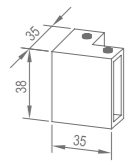

WTL10050

Original Code: YTL105
Product Name: Connector

Structure