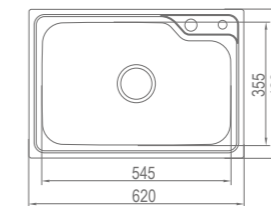

Product Name: Stainless steel sink
Main Material: SS304
Finish: Satin
Process: Tensile

WCP11030

Opening size of basin under platform: 740X390X(4XR20)

Structure

WCP11040

Opening size of basin under platform : 690X375X(4XR20)

Structure

Product Name: Stainless steel sink
Main Material: SS304
Finish: Satin
Process: Tensile

WCP12030

Opening size of basin under platform : 590X400X(4XR30)

Structure

WCP12040

Opening size of basin under platform : 390X390X(4XR20)

Structure

WCP12050

Opening size of basin under platform: 355X305X(4XR50)

Structure

WCP12070

Finish: Frosted
Opening size of basin under platform : 570X420X(4XR30)

Structure

Product Name: Stainless steel sink
Main Material: SS304
Finish: Satin
Process: Manual

WCP12060

Opening size of basin under platform : 750X400X(4XR10)

Structure