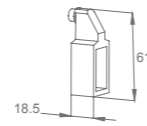

Structure

WTL20230

Product Name: Wheel
Main Material: SS304
Finish: Mirror/Satin
Door Thickness: 8-10mm
Maximum Door Weight: 50kg