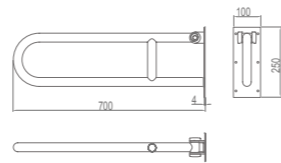

Product Name: Handrail
Main Material: SS304
Finish: Mirror or Satin

WFS31020

Original Code:YL3102

Structure

WFS11010

Original Code:FS1101

Structure

WFS12010

Original Code: FS1201

Structure

WFS13020

Original Code: FS1302

Structure

WFS1107L/R

Original Code: FS1107L/R

Structure

Product Name: Safety Handrail
Main Material: Nylon+Aluminium Alloy or SS304
Finish: Yellow+Mirror
Function:Anti-skid

WFS41010

Structure

WFS41011

Structure

WFS42110

Structure

WFS42080

Structure

WFS4107L/R

Structure

WFS42090

Structure