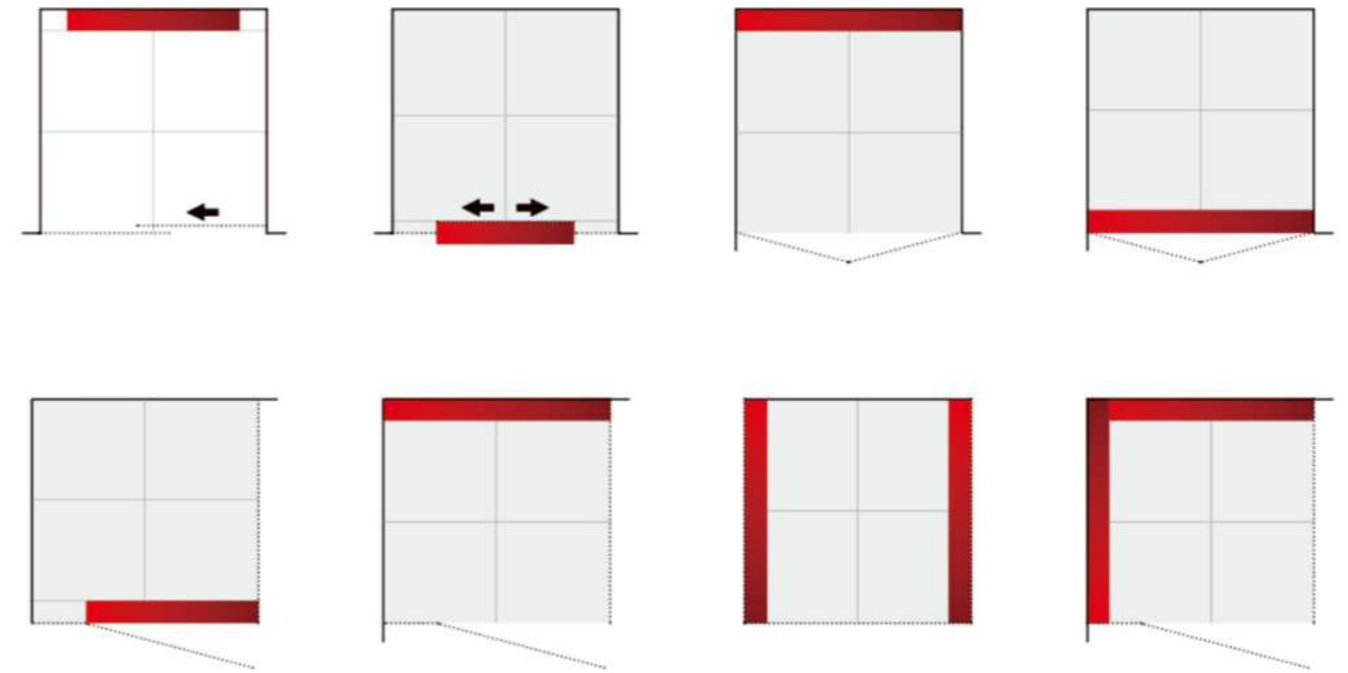

**WDL60120**

Wall Thickness: 2mm

Pipe Diameter	A(mm)	B(mm)	C(mm)	D(mm)
Ø50	63	Ø45	300	100

Bathroom design scheme of long row floor drain

The simple and fresh long row floor drain can perfectly match any bathroom, and is independently designed in various wall accessories or corners according to their own style and taste