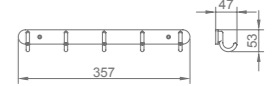

Structure

Product Name: Clothes Hook  
Main Material: Zinc Alloy  
Finish: Chrome

**WYG20010-3**

Structure

**WYG20010-5**

Structure

**WYG20020-3**

Structure