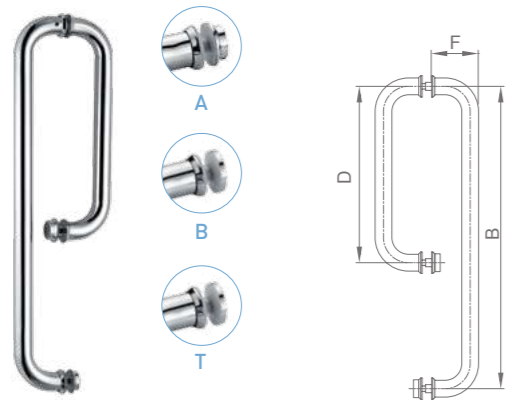

Structure

★ **WYP13050**

Original Code: YP135  
Maximum custom door width: 1000mm  
Maximum Loading: 65kg

Structure

★ **WYP14020**

Maximum custom door width: 800mm  
Maximum Loading: 45kg

Structure

Product Name: Handle  
Main Material: SS304  
Finish: Mirror/Satin  
Applicable Glass Thickness: 8-12mm