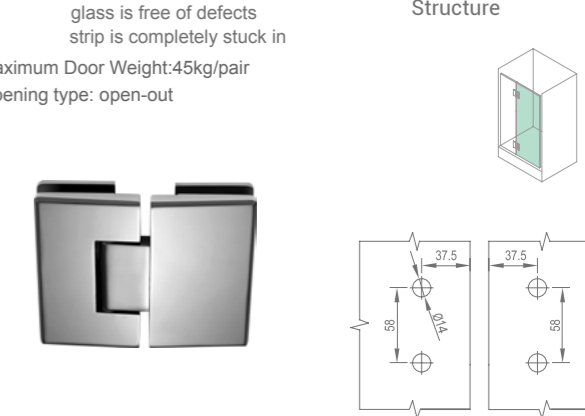

WHY1905D

Function: ■ 90° ■ 180°
glass is free of defects
strip is completely stuck in
Maximum Door Weight:45kg/pair
Opening type: open-out