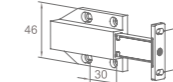

**WJF13030**

Product Name: Rebound device  
Main Material: Plastic  
Finish: White

Structure

**WJF13040**

Product Name: Rebound device  
Main Material: Plastic  
Finish: White

Structure

**WJF13010**

Product Name: Rebound device  
Main Material: Plastic  
Finish: White