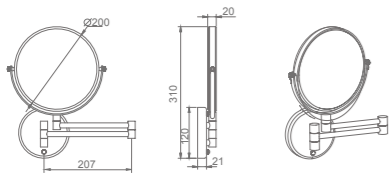

WHJ10040

Original Code: HZJ104
Product Name: Cosmetic Mirror
Main Material: Brass
Finish: Chrome
Feature: Plane mirror & Magnifier 3 times

Structure

WHJ10080

Original Code: HZJ108
Product Name: Cosmetic Mirror
Main Material: Brass
Finish: Chrome
Feature: Plane mirror & Magnifier 3 times

Structure

WHJ20060

Original Code: HZJ206
Product Name: Cosmetic Mirror
Main Material: Brass
Finish: Chrome
Feature: Magnifier 3 times
Source of light: LED
Input Voltage: AC220V
Terminal: 3 pin

Structure

WFJ2101A

Original Code: LY01
Product Name: Clothes Racks
Main Material: SS304
Finish: Mirror
Minimum rope length: 2.2m
Maximum Capacity: 5kg

Structure

WFJ2102A

Original Code: LY02
Product Name: Clothes Racks
Main Material: SS304
Finish: Mirror
Minimum rope length: 2.2m
Maximum Capacity: 5kg

Structure

WFJ31010

Product Name: Folding clothes Racks
Main Material: SS304
Finish: Satin
Maximum Capacity: 30kg

Structure

MODERN

The product combines a simple metal wire frame with cool colors, Shows the light luxury atmosphere of modernity and industry, fashion and nobility.