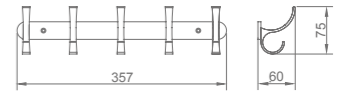

Product Name: Clothes Hook
Main Material: SS304
Finish: Mirror or Stain

WYG10040-3

Structure

WYG10040-5

Structure

Structure

Structure

WYG10060-3

Structure

WYG10060-5

Structure

Product Name: Clothes Hook
Main Material: Zinc Alloy
Finish: Chrome

Structure

Structure

WYG20020-3

Structure

Structure

WYG20030-3

Structure

Structure