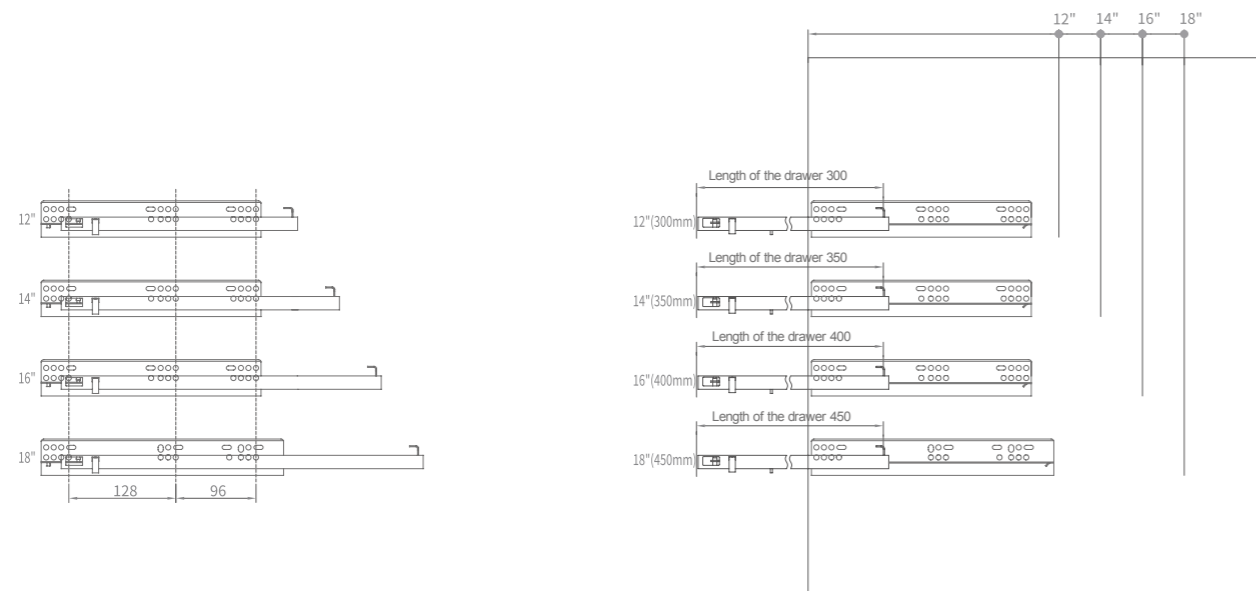

Length: 12" 14" 16" 18"

Product Specification