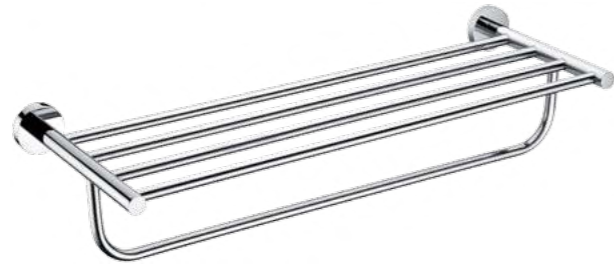

Product Name: Toilet Brush

Structure

Main Material: SS304  
Finish: Mirror

**WWG40010**

Product Name: Towel Shelf

Structure

**WWG40040**

Product Name: Towel Shelf

Structure

**WWG40210**

Product Name: Tissue Holder

Structure

**WWG40240**

Product Name: Toilet Brush

Structure

**WWG40090**